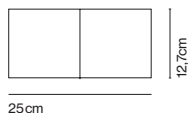

Base Atlas 2