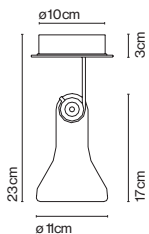

Atlas

Atlas Ad.

Base Atlas 2

Base Atlas 3

Atlas / Atlas Ad.

- E27 PAR30 75W
- E27 LED PAR30 12W 30°
- 2800K 2300cd

Transparent polycarbonate shade that envelops the light source. Stainless steel and teflon joint. Base made of white polyamide.

○ Transparent

Translucent electrical cord
Atlas with track adaptor

- [Download](#) Assembly Instructions
- [Download](#) 2D
- [Download](#) 3D
- [Download](#) Energy label

Range

info@marset.com
www.marset.com

Atlas transforms a common bulb into a spotlight, enveloping it along its outline. Taking its nudity as the starting point, it dresses the bulb up with a transparent suit that also gives the lamp the added benefit of lightness.