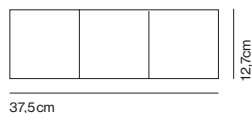

Base Atlas 3

Atlas / Atlas Ad.

- E27 PAR30 75W
- E27 LED PAR30 12W 30°
- 2800K 2300cd

Transparent polycarbonate shade that envelops the light source. Stainless steel and teflon joint. Base made of white polyamide.

○ Transparent

Translucent electrical cord
Atlas with track adaptor

- [Download](#) Assembly Instructions
- [Download](#) 2D
- [Download](#) 3D
- [Download](#) Energy label