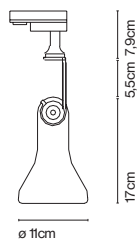

Atlas

Atlas Ad.

Base Atlas 2

Base Atlas 3

Atlas / Atlas Ad.

- E27 PAR30 75W
- E27 LED PAR30 12W 30°
- 2800K 2300cd

Transparent polycarbonate shade that envelops the light source. Stainless steel and teflon joint. Base made of white polyamide.

○ Transparent

Translucent electrical cord
Atlas with track adaptor

- [Download](#) Assembly Instructions
- [Download](#) 2D
- [Download](#) 3D
- [Download](#) Energy label

Range

info@marset.com
www.marset.com

Atlas transforms a common bulb into a spotlight, enveloping it along its outline. Taking its nudity as the starting point, it dresses the bulb up with a transparent suit that also gives the lamp the added benefit of lightness.