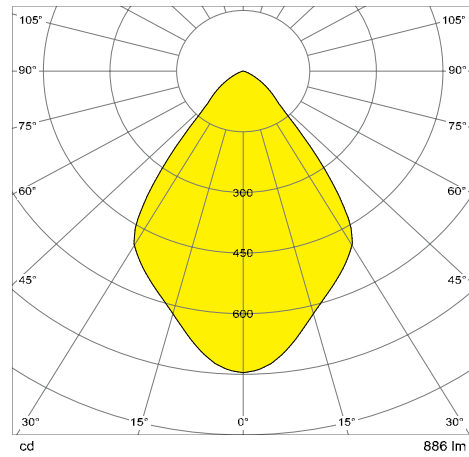

LIGHT INTENSITY DISTRIBUTION

Free download on
www.luctra.eu

DURABLE · Hunke & Jochheim GmbH & Co. KG

Westfalenstraße 77–79 · 58636 Iserlohn, Germany · Germany Postbox 1753 · 58634 Iserlohn, Germany
Free service hotline 00800 00 582872 · Telephone +49 2371 662445 · info@luctra.de · www.luctra.eu

Free service Hotline

Do you have questions or suggestions? The LUCTRA® team can be reached at the **free service hotline** 00800 00582872*
*from most European countries. Alternatively please dial: +49 2371 662445