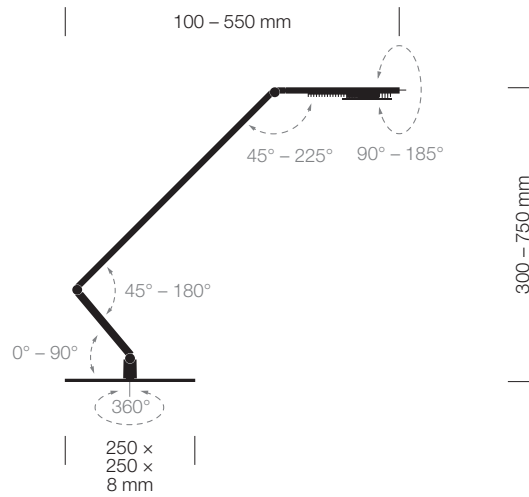

# LINEAR TABLE

With its VITACORE® touch panel, premium LED technology and ease of use, the entry level model stands at a compact 60 centimetre height and offers the same lighting benefits which make LUCTRA® the ideal lamp for the workplace.

# TECHNICAL DATA

LINEAR TABLE	
Product #	9201
Colours	01 black   02 white   23 aluminium
Dimensions	Height: 300 mm–750 mm
	Radius: 100 mm–550 mm
	Lamp base: 250 mm x 250 mm x 8 mm
Material	Aluminium, zinc, steel (lamp base), plastic
Weight	6 kg
Energy efficiency	A++*
Protection type	IP 20
Protection class	III 
Illuminants	
LEDs	2 cold white & 2 warm white LEDs (CREE)
Power consumption	9,5 W**
Luminous flux of luminaire:	neutral white 680 lm*
Light intensity	neutral white 566 cd*
Illuminance	1,000 lux at a height of 60 cm
Luminous efficiency	neutral white 73 lm/W*
Colour temperature (CCT)	2.700 K/3.600/6.500 K
Colour reproduction index	≥ 85
Operating temperature on lamp head	≤ 40°C at 25°C ambient temperature
Burning life	over 50,000 hours
Standby consumption	≤ 0,5 W
Nominal voltage	12–14 V DC
Protection class	II 
VITACORE®	
Operation	via VITACORE® electronics
Light strength setting	in 5 steps up to 1,000 lux
Setting of light colour	in 3 steps 2,700 / 3,600 / 6,500 K
Touch panel	made of acrylic glass
Power supply unit	
Desktop power supply	Europlug & BS 1363 (British 3-pin) plug
DC cable length	1,5 m
Nominal voltage	100–240 V, 50–60 Hz
Power consumption	1,5 A
Output	max. 12 V, 48 W, 4 A DC

# TECHNICAL VIEW

LINEAR TABLE  
9201