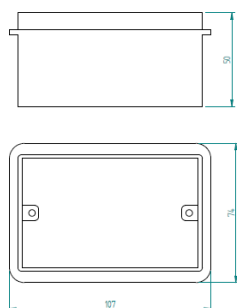

MADE IN ITALY

Scheda tecnica - Datasheet

LLD

DIMENSIONI – Dimensions

ACCESSORI – Accessories

BX503

ML060

Led Luce e Dintorni s.r.l.