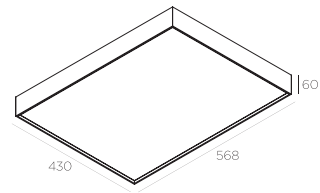

## IZOR 56 G-DW/DC

1 lighting side