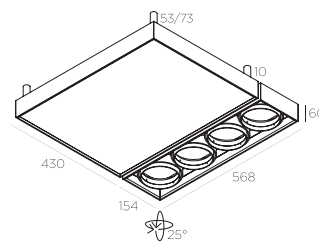

IZOR 56 GT-W/C

1 or 2 lighting sides

Material

aluminium - PMMA

Materiaal

aluminium - PMMA

Matériau

aluminium - PMMA