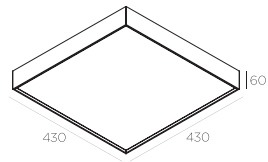

IZOR 42 G-DW/DC

1 lighting side

Material

aluminium - PMMA

Materiaal

aluminium - PMMA

Matériau

aluminium - PMMA