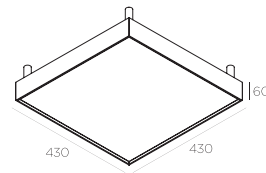

IZOR 42 G-W/C

1 or 2 lighting sides

Material

aluminium - PMMA

Materiaal

aluminium - PMMA

Matériau

aluminium - PMMA