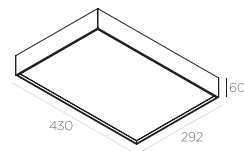

IZOR 28 G-DW/DC

1 lighting side

Material

aluminium - PMMA

Materiaal

aluminium - PMMA

Matériau

aluminium - PMMA