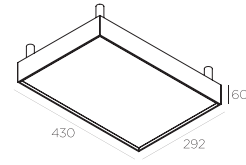

IZOR 28 G-W/C

1 or 2 lighting sides

Material

aluminium - PMMA

Materiaal

aluminium - PMMA

Matériau

aluminium - PMMA