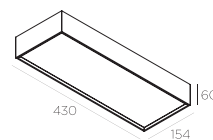

## IZOR 14 G-DW/DC

1 lighting side