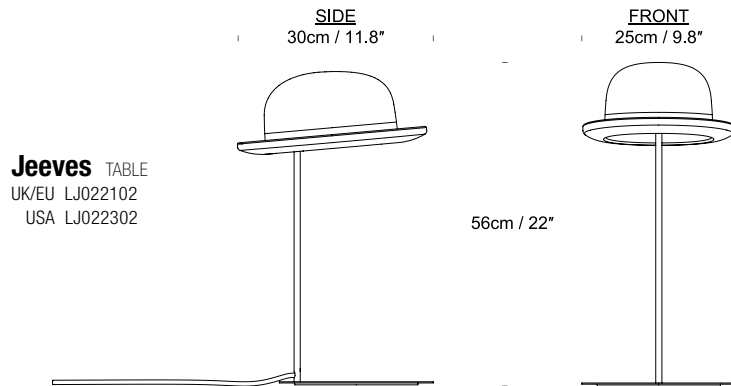

Jeeves & Wooster by Jake Phipps

Product Category Pendant
Material Aluminium & Wool felt

*Jeeves comes with a Gold Anodized Interior and Wooster comes with a Silver Anodized Interior

SPECIFICATION	Lightsource	Cable	Ceiling Rose
Jeeves UK/EU PJ029102 USA PJ029302	G9, UK/EU, Max 25W USA, Max 5W Recommended bulb: Any G9 LED Bulb up to 500 Lumen output, dimmable Temperature 2200 - 2700 Kelvin	2.4m / 94.5" Black Braided Cable	Black
Wooster UK/EU PW029102 USA PW029302	G9, UK/EU, Max 25W USA, Max 5W Recommended bulb: Any G9 LED Bulb up to 500 Lumen output, dimmable Temperature 2200 - 2700 Kelvin	2.4m / 94.5" Black Braided Cable	Black

Jeeves & Wooster by Jake Phipps

innermost®

Product Category Table Lamp/ Wall Light
Material Aluminium & Wool felt

*Jeeves comes with a Gold Anodized Interior

SPECIFICATION	Lightsource	Cable	Switch
Jeeves TABLE UK/EU LJ022102 USA LJ022302	G9 UK/EU, Max 25W USA, Max 5W Recommended bulb: Any G9 LED Bulb up to 500 Lumen output, dimmable. Temperature 2200 - 2700 Kelvin.	50cm/ 19.7" to switch, 1.5m/ 59" to plug, Black Braided Cable	Inline rocker
Jeeves WALL UK/EU WJ028102 USA WJ028302	G9, UK/EU, Max 25W USA, Max 5W Recommended bulb: Any G9 LED Bulb up to 500 Lumen output, dimmable. Temperature 2200 - 2700 Kelvin.	N/A	N/A