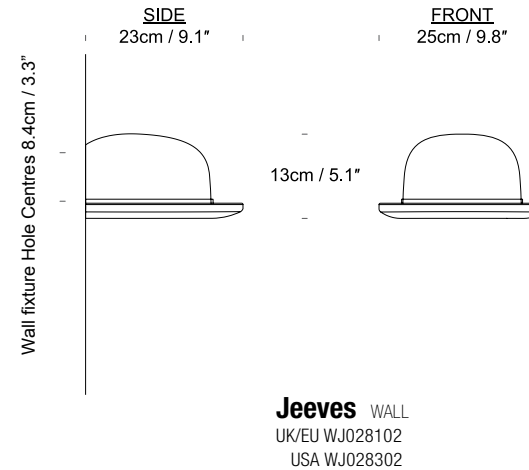

Jeeves & Wooster by Jake Phipps

Product Category Pendant
Material Aluminium & Wool felt

*Jeeves comes with a Gold Anodized Interior and Wooster comes with a Silver Anodized Interior

SPECIFICATION	Lightsource	Cable	Ceiling Rose
Jeeves UK/EU PJ029102 USA PJ029302	G9, UK/EU, Max 25W USA, Max 5W Recommended bulb: Any G9 LED Bulb up to 500 Lumen output, dimmable Temperature 2200 - 2700 Kelvin	2.4m / 94.5" Black Braided Cable	Black
Wooster UK/EU PW029102 USA PW029302	G9, UK/EU, Max 25W USA, Max 5W Recommended bulb: Any G9 LED Bulb up to 500 Lumen output, dimmable Temperature 2200 - 2700 Kelvin	2.4m / 94.5" Black Braided Cable	Black

Jeeves & Wooster by Jake Phipps

innermost®

Product Category Table Lamp/ Wall Light
Material Aluminium & Wool felt

*Jeeves comes with a Gold Anodized Interior

SPECIFICATION	Lightsource	Cable	Switch
Jeeves TABLE UK/EU LJ022102 USA LJ022302	G9 UK/EU, Max 25W USA, Max 5W Recommended bulb: Any G9 LED Bulb up to 500 Lumen output, dimmable. Temperature 2200 - 2700 Kelvin.	50cm/ 19.7" to switch, 1.5m/ 59" to plug, Black Braided Cable	Inline rocker
Jeeves WALL UK/EU WJ028102 USA WJ028302	G9, UK/EU, Max 25W USA, Max 5W Recommended bulb: Any G9 LED Bulb up to 500 Lumen output, dimmable. Temperature 2200 - 2700 Kelvin.	N/A	N/A