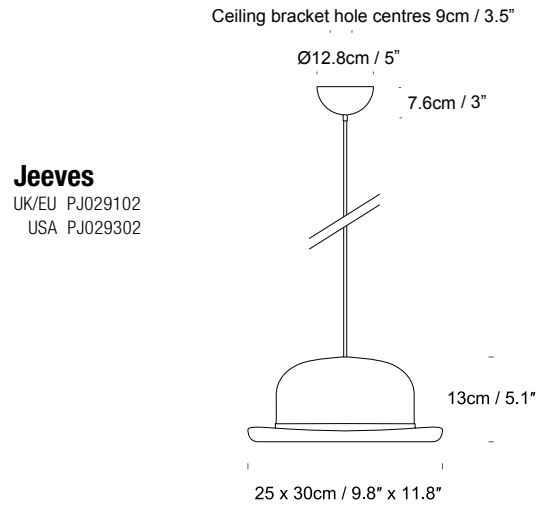

Jeeves & Wooster by Jake Phipps

Product Category Pendant
Material Aluminium & Wool felt

*Jeeves comes with a Gold Anodized Interior and Wooster comes with a Silver Anodized Interior

SPECIFICATION	Lightsource	Cable	Ceiling Rose
Jeeves UK/EU PJ029102 USA PJ029302	G9, UK/EU, Max 25W USA, Max 5W Recommended bulb: Any G9 LED Bulb up to 500 Lumen output, dimmable Temperature 2200 - 2700 Kelvin	2.4m / 94.5" Black Braided Cable	Black
Wooster UK/EU PW029102 USA PW029302	G9, UK/EU, Max 25W USA, Max 5W Recommended bulb: Any G9 LED Bulb up to 500 Lumen output, dimmable Temperature 2200 - 2700 Kelvin	2.4m / 94.5" Black Braided Cable	Black

Jeeves & Wooster by Jake Phipps

innermost®

Product Category Table Lamp/ Wall Light
Material Aluminium & Wool felt

*Jeeves comes with a Gold Anodized Interior

SPECIFICATION	Lightsource	Cable	Switch
Jeeves TABLE UK/EU LJ022102 USA LJ022302	G9 UK/EU, Max 25W USA, Max 5W Recommended bulb: Any G9 LED Bulb up to 500 Lumen output, dimmable. Temperature 2200 - 2700 Kelvin.	50cm/ 19.7" to switch, 1.5m/ 59" to plug, Black Braided Cable	Inline rocker
Jeeves WALL UK/EU WJ028102 USA WJ028302	G9, UK/EU, Max 25W USA, Max 5W Recommended bulb: Any G9 LED Bulb up to 500 Lumen output, dimmable. Temperature 2200 - 2700 Kelvin.	N/A	N/A