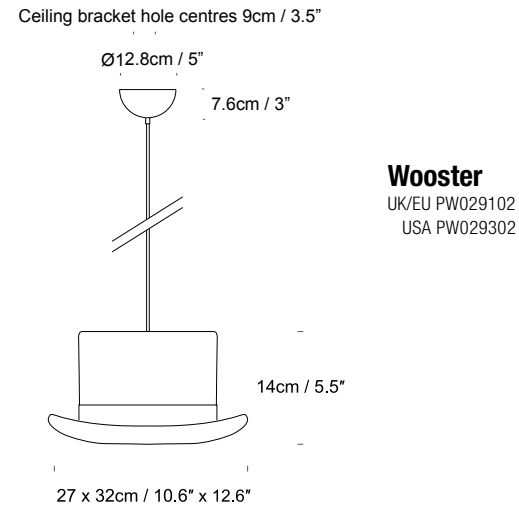

Jeeves & Wooster by Jake Phipps

Product Category Pendant
Material Aluminium & Wool felt

*Jeeves comes with a Gold Anodized Interior and Wooster comes with a Silver Anodized Interior

SPECIFICATION	Lightsource	Cable	Ceiling Rose
Jeeves UK/EU PJ029102 USA PJ029302	G9, UK/EU, Max 25W USA, Max 5W Recommended bulb: Any G9 LED Bulb up to 500 Lumen output, dimmable Temperature 2200 - 2700 Kelvin	2.4m / 94.5" Black Braided Cable	Black
Wooster UK/EU PW029102 USA PW029302	G9, UK/EU, Max 25W USA, Max 5W Recommended bulb: Any G9 LED Bulb up to 500 Lumen output, dimmable Temperature 2200 - 2700 Kelvin	2.4m / 94.5" Black Braided Cable	Black

Jeeves & Wooster by Jake Phipps

innermost®

Product Category Table Lamp/ Wall Light
Material Aluminium & Wool felt

*Jeeves comes with a Gold Anodized Interior

SPECIFICATION	Lightsource	Cable	Switch
Jeeves TABLE UK/EU LJ022102 USA LJ022302	G9 UK/EU, Max 25W USA, Max 5W Recommended bulb: Any G9 LED Bulb up to 500 Lumen output, dimmable. Temperature 2200 - 2700 Kelvin.	50cm/ 19.7" to switch, 1.5m/ 59" to plug, Black Braided Cable	Inline rocker
Jeeves WALL UK/EU WJ028102 USA WJ028302	G9, UK/EU, Max 25W USA, Max 5W Recommended bulb: Any G9 LED Bulb up to 500 Lumen output, dimmable. Temperature 2200 - 2700 Kelvin.	N/A	N/A