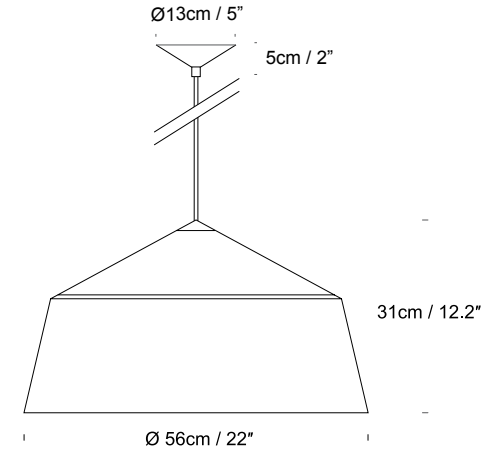

Circus *by Corinna Warm*

innermost®

Product Category Pendant
Material Aluminium

01 - White with Antique Gold Interior/ 02 - Black with Antique Gold Interior/ 04 - Grey with Matt White Interior

Circus 15
UK/EU PC049120XX
USA PC049320XX

Ceiling bracket hole centres 9cm / 3.5"

Circus 36
UK/EU PC049140XX
USA PC049340XX

Ceiling bracket hole centres 9cm / 3.5"

Circus 56
UK/EU PC049160XX
USA PC049360XX

SPECIFICATION	Lightsource	Cable	Ceiling Rose
<p>Circus 15 UK/EU PC049120XX USA PC049320XX</p>	<p>UK/EU E27, Max 60W USA E26, Max 10W Recommended bulb: LED Globe Bulbs 400 - 1000 Lumen output and from 2700K (for warmer with more colour) up to 6000K (daylight)</p>	<p>4m / 157.5" Circus in black comes with black braided cable, the other colours come with white braided cable</p>	<p>Colour matches pendant exterior colour</p>
<p>Circus 36 UK/EU PC049140XX USA PC049340XX</p>	<p>UK/EU E27, Max 100W USA E26, Max 15W Recommended bulb: LED Globe Bulbs 400 - 1000 Lumen output and from 2700K (for warmer with more colour) up to 6000K (daylight)</p>	<p>4m / 157.5", Circus in black comes with black braided cable, the other colours come with white braided cable</p>	<p>Colour matches pendant exterior colour</p>
<p>Circus 56 UK/EU PC049160XX USA PC049360XX</p>	<p>UK/EU E27, Max 100W USA E26, Max 15W Recommended bulb: LED Globe Bulbs 400 - 1000 Lumen output and from 2700K (for warmer with more colour) up to 6000K (daylight)</p>	<p>4m / 157.5", Circus in black comes with black braided cable, the other colours come with white braided cable</p>	<p>Colour matches pendant exterior colour</p>