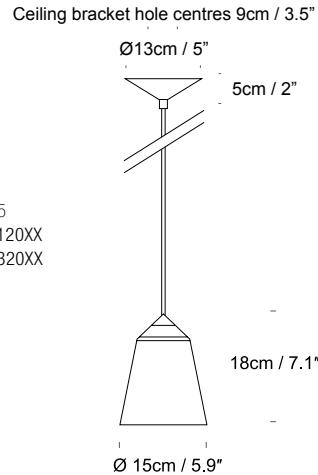

Circus *by Corinna Warm*

innermost®

Product Category Pendant
Material Aluminium

01 - White with Antique Gold Interior/ 02 - Black with Antique Gold Interior/ 04 - Grey with Matt White Interior

Circus 15
UK/EU PC049120XX
USA PC049320XX

Ceiling bracket hole centres 9cm / 3.5"

Circus 36
UK/EU PC049140XX
USA PC049340XX

Ceiling bracket hole centres 9cm / 3.5"

Circus 56
UK/EU PC049160XX
USA PC049360XX

SPECIFICATION	Lightsource	Cable	Ceiling Rose
<p>Circus 15 UK/EU PC049120XX USA PC049320XX</p>	<p>UK/EU E27, Max 60W USA E26, Max 10W Recommended bulb: LED Globe Bulbs 400 - 1000 Lumen output and from 2700K (for warmer with more colour) up to 6000K (daylight)</p>	<p>4m / 157.5" Circus in black comes with black braided cable, the other colours come with white braided cable</p>	<p>Colour matches pendant exterior colour</p>
<p>Circus 36 UK/EU PC049140XX USA PC049340XX</p>	<p>UK/EU E27, Max 100W USA E26, Max 15W Recommended bulb: LED Globe Bulbs 400 - 1000 Lumen output and from 2700K (for warmer with more colour) up to 6000K (daylight)</p>	<p>4m / 157.5", Circus in black comes with black braided cable, the other colours come with white braided cable</p>	<p>Colour matches pendant exterior colour</p>
<p>Circus 56 UK/EU PC049160XX USA PC049360XX</p>	<p>UK/EU E27, Max 100W USA E26, Max 15W Recommended bulb: LED Globe Bulbs 400 - 1000 Lumen output and from 2700K (for warmer with more colour) up to 6000K (daylight)</p>	<p>4m / 157.5", Circus in black comes with black braided cable, the other colours come with white braided cable</p>	<p>Colour matches pendant exterior colour</p>