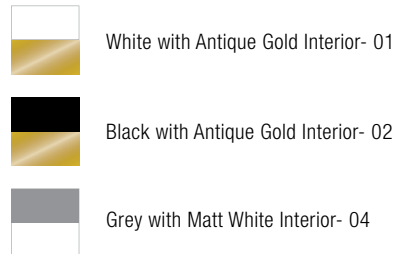

Circus *by Corinna Warm*

innermost®

Product Category Pendant
Material Aluminium

01 - White with Antique Gold Interior/ 02 - Black with Antique Gold Interior/ 04 - Grey with Matt White Interior

Circus 15
UK/EU PC049120XX
USA PC049320XX

Ceiling bracket hole centres 9cm / 3.5"

Circus 36
UK/EU PC049140XX
USA PC049340XX

Ceiling bracket hole centres 9cm / 3.5"

Circus 56
UK/EU PC049160XX
USA PC049360XX

SPECIFICATION	Lightsource	Cable	Ceiling Rose
<p>Circus 15 UK/EU PC049120XX USA PC049320XX</p>	<p>UK/EU E27, Max 60W USA E26, Max 10W Recommended bulb: LED Globe Bulbs 400 - 1000 Lumen output and from 2700K (for warmer with more colour) up to 6000K (daylight)</p>	<p>4m / 157.5" Circus in black comes with black braided cable, the other colours come with white braided cable</p>	<p>Colour matches pendant exterior colour</p>
<p>Circus 36 UK/EU PC049140XX USA PC049340XX</p>	<p>UK/EU E27, Max 100W USA E26, Max 15W Recommended bulb: LED Globe Bulbs 400 - 1000 Lumen output and from 2700K (for warmer with more colour) up to 6000K (daylight)</p>	<p>4m / 157.5", Circus in black comes with black braided cable, the other colours come with white braided cable</p>	<p>Colour matches pendant exterior colour</p>
<p>Circus 56 UK/EU PC049160XX USA PC049360XX</p>	<p>UK/EU E27, Max 100W USA E26, Max 15W Recommended bulb: LED Globe Bulbs 400 - 1000 Lumen output and from 2700K (for warmer with more colour) up to 6000K (daylight)</p>	<p>4m / 157.5", Circus in black comes with black braided cable, the other colours come with white braided cable</p>	<p>Colour matches pendant exterior colour</p>