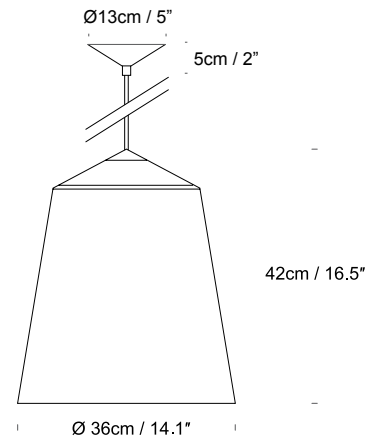

Circus *by Corinna Warm*

innermost®

Product Category Pendant
Material Aluminium

01 - White with Antique Gold Interior/ 02 - Black with Antique Gold Interior/ 04 - Grey with Matt White Interior

Circus 15
UK/EU PC049120XX
USA PC049320XX

Ceiling bracket hole centres 9cm / 3.5"

Circus 36
UK/EU PC049140XX
USA PC049340XX

Ceiling bracket hole centres 9cm / 3.5"

Circus 56
UK/EU PC049160XX
USA PC049360XX

SPECIFICATION	Lightsource	Cable	Ceiling Rose
<p>Circus 15 UK/EU PC049120XX USA PC049320XX</p>	<p>UK/EU E27, Max 60W USA E26, Max 10W Recommended bulb: LED Globe Bulbs 400 - 1000 Lumen output and from 2700K (for warmer with more colour) up to 6000K (daylight)</p>	<p>4m / 157.5" Circus in black comes with black braided cable, the other colours come with white braided cable</p>	<p>Colour matches pendant exterior colour</p>
<p>Circus 36 UK/EU PC049140XX USA PC049340XX</p>	<p>UK/EU E27, Max 100W USA E26, Max 15W Recommended bulb: LED Globe Bulbs 400 - 1000 Lumen output and from 2700K (for warmer with more colour) up to 6000K (daylight)</p>	<p>4m / 157.5", Circus in black comes with black braided cable, the other colours come with white braided cable</p>	<p>Colour matches pendant exterior colour</p>
<p>Circus 56 UK/EU PC049160XX USA PC049360XX</p>	<p>UK/EU E27, Max 100W USA E26, Max 15W Recommended bulb: LED Globe Bulbs 400 - 1000 Lumen output and from 2700K (for warmer with more colour) up to 6000K (daylight)</p>	<p>4m / 157.5", Circus in black comes with black braided cable, the other colours come with white braided cable</p>	<p>Colour matches pendant exterior colour</p>