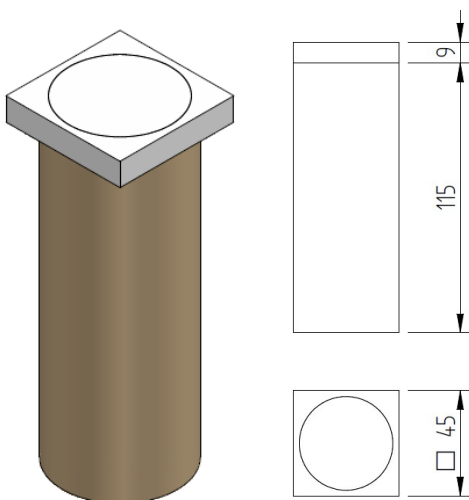

Corpo in alluminio anticorrosione anodizzato
Vetro temperato sabbiato

Recessed fixture with square glass for flush installation on floor/wall IP67, ideal for the lighting of sidewalks, paths, porphyry floorings, gardens.

MADE IN ITALY

Scheda tecnica - Datasheet

LLD

DIMENSIONI – Dimensions

GANIMEDE S

GANIMEDE L

ACCESSORI – Accessories

CAQ41