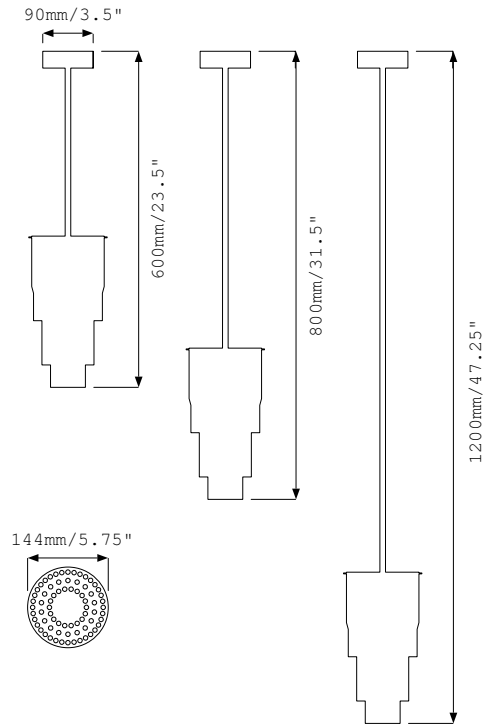

GS Pendant

The GS Pendant is available in three standard drops:

600mm/23.5"

800mm/31.5"

1200mm/47.25"

Max 240v 48w G9

Max 120v 60w G9