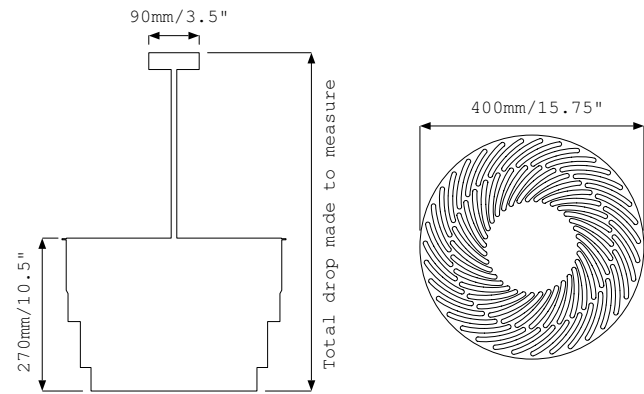

GS Pendant 400

The largest of the GS Pendant range.
The total drop can be made to measure
to suit all ceiling heights.

Max 240v 48w G9

Max 120v 60w G9