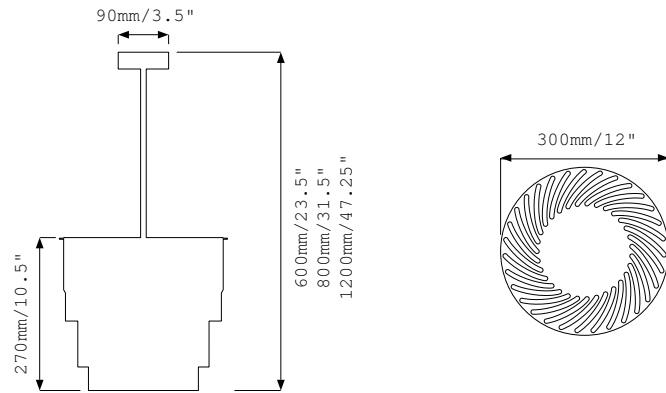

GS Pendant 300

The GS Pendant 300 is available in three standard drops:

600mm/23.5"

800mm/31.5"

1200mm/47.25"

Max 240v 48w G9

Max 120v 60w G9