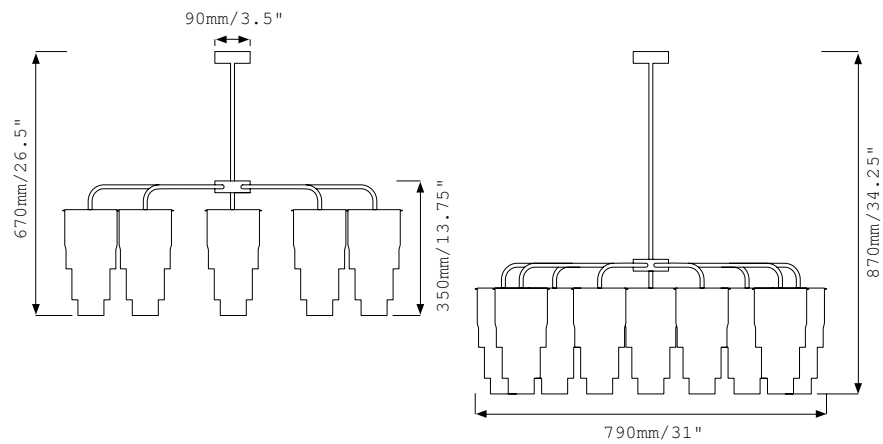

GS Chandelier

The GS Chandelier is available in two standard drops:

670mm/26.5"

870mm/34.25"

5/7/9 arm configurations are available.

Max 240v 33w G9 per module

Max 120v 40w G9 per module