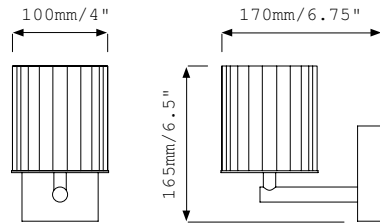

Flute Wall Light

The Flute Wall Light is designed to complement the Flute Pendant and Flute chandelier, adding bursts of colour or soft, neutral tones to an interior. The glass diffuser comes frosted as standard and can be coloured to order.

Max 240v 48w G9

Max 120v 60w G9