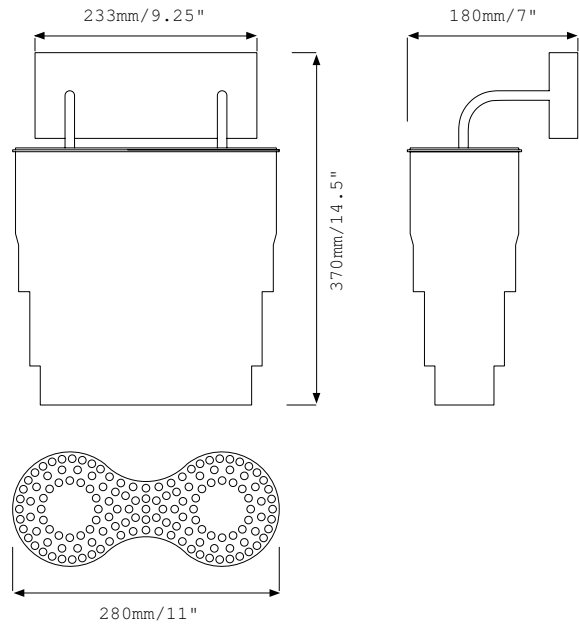

Figure 8 GS Wall Light

Max 240v 2 x 48w G9

Max 120v 2 x 60w G9