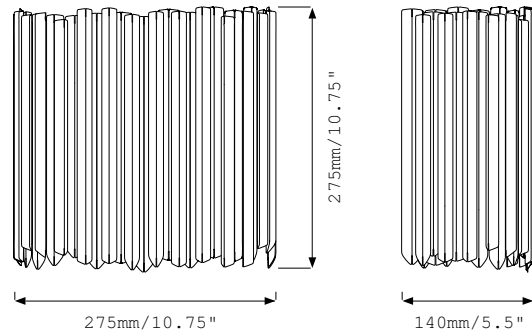

Facet Wall Light

The Facet Wall Light is available in polished stainless steel, gold and black nickel. The light can also be supplied as an IP44 version for use in bathrooms.

Max 240v 2 X 48w G9

Max 120v 2 X 60w G9