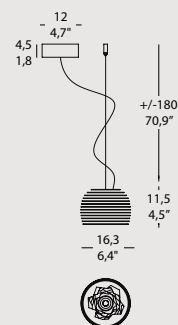

CUEVA SO 16

9,3W 975 Lm 3000K Cri>80 220/240V LED

CUEVA SO 16/2

2 x 9,3W 1950 Lm 3000K Cri>80 220/240V LED

CUEVA SO 40

7,5W 930 Lm 3000K Cri>80 220/240V LED

CUEVA SO 55

23,1W 2830 Lm 3000K Cri>80 220/240V LED