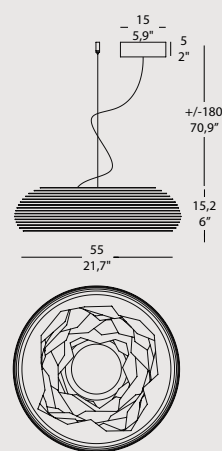

CUEVA SO 16

9,3W 975 Lm 3000K Cri>80 220/240V LED

CUEVA SO 16/2

2 x 9,3W 1950 Lm 3000K Cri>80 220/240V LED

CUEVA SO 40

7,5W 930 Lm 3000K Cri>80 220/240V LED

CUEVA SO 55

23,1W 2830 Lm 3000K Cri>80 220/240V LED