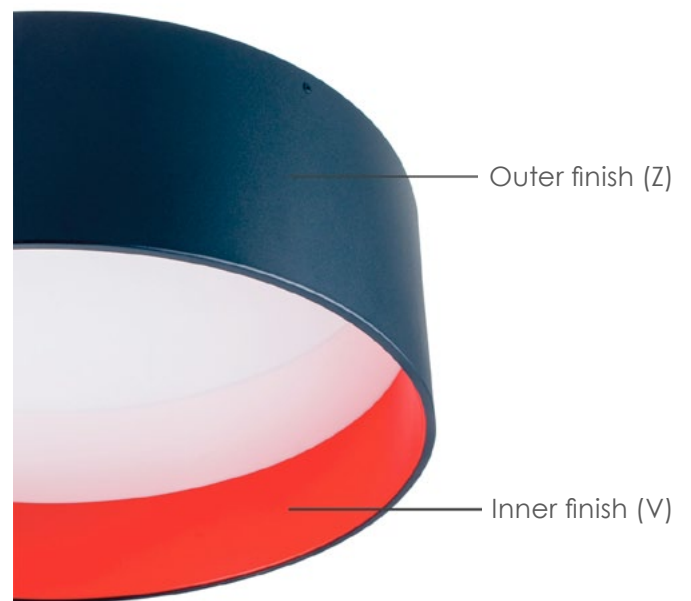

TECHNICAL SPECIFICATIONS

LED MODULE	LIGHT COLOUR TEMPERATURE (CCT)	LUMEN
Single row LED 1R	3000°K | 4000°K	5500 lm
Triple row LED 3R	3000°K | 4000°K	5500 lm
Triple row LED 3R	3000°K | 4000°K	3250 lm

Light flux tolerance +/- 10%

01189 889414

enquiries@dld-contract.co.uk

dld-contract.co.uk

DLD Contract Ltd
Unit 9 Brookside Business Centre
Church Road
Swallowfield
Reading
Berkshire
RG7 1TH