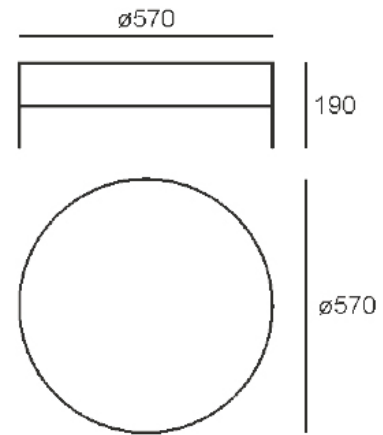

CORONA LUX
LED PENDANT

Cable length: 1200mm

Dimensions
Ø570mm H.190mm

OVERVIEW

- Suspension mounted
- Made from steel
- High quality single output LED
- 3 light outputs, single row LED or triple row LEDs
- Suitable for residential or commercial
- 1-10V or DALI dimmable versions

FINISHES

All the information in this document is provided in good faith. DLD Contract will not be held responsible for any losses due to inaccuracies within this document.

TECHNICAL SPECIFICATIONS

LED MODULE	LIGHT COLOUR TEMPERATURE (CCT)	LUMEN
Single row LED 1R	3000°K 4000°K	5500 lm
Triple row LED 3R	3000°K 4000°K	5500 lm
Triple row LED 3R	3000°K 4000°K	3250 lm