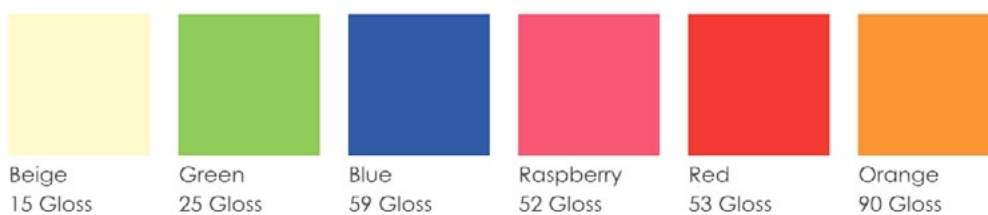

CORONA LUX
LED PENDANT

Cable length: 1200mm

Dimensions
Ø570mm H.190mm

OVERVIEW

- Suspension mounted
- Made from steel
- High quality single output LED
- 3 light outputs, single row LED or triple row LEDs
- Suitable for residential or commercial
- 1-10V or DALI dimmable versions

FINISHES

All the information in this document is provided in good faith. DLD Contract will not be held responsible for any losses due to inaccuracies within this document.

TECHNICAL SPECIFICATIONS

LED MODULE	LIGHT COLOUR TEMPERATURE (CCT)	LUMEN
Single row LED 1R	3000°K 4000°K	5500 lm
Triple row LED 3R	3000°K 4000°K	5500 lm
Triple row LED 3R	3000°K 4000°K	3250 lm