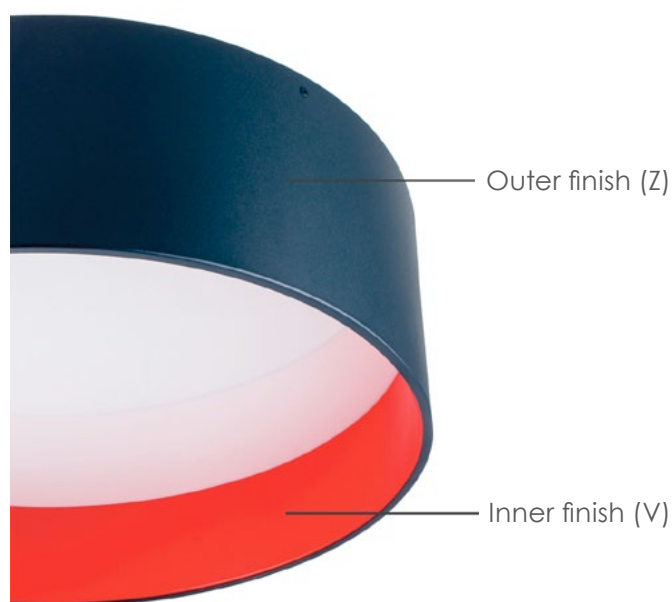

CORONA LUX
SURFACE MOUNTED LED CEILING LIGHT

Dimensions
Ø570mm H.190mm

OVERVIEW

- Ceiling mounted
- Made from steel
- High quality single output LED
- 3 light outputs, single row LED or triple row LEDs
- Suitable for residential or commercial
- 1-10V or DALI dimmable versions

FINISHES

All the information in this document is provided in good faith. DLD Contract will not be held responsible for any losses due to inaccuracies within this document.

CORONA LUX

SURFACE MOUNTED LED CEILING LIGHT

TECHNICAL SPECIFICATIONS

LED MODULE	LIGHT COLOUR TEMPERATURE (CCT)	LUMEN
Single row LED 1R	3000°K 4000°K	5500 lm
Triple row LED 3R	3000°K 4000°K	5500 lm
Triple row LED 3R	3000°K 4000°K	3250 lm

Light flux tolerance +/- 10%