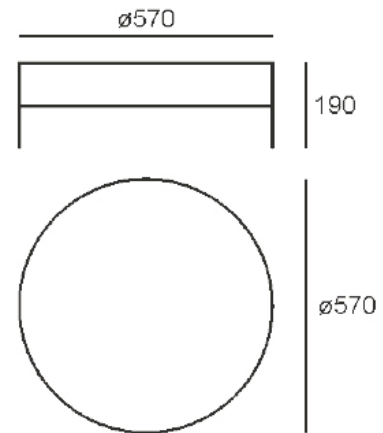

CORONA LUX
SURFACE MOUNTED LED CEILING LIGHT

Dimensions
Ø570mm H.190mm

OVERVIEW

- Ceiling mounted
- Made from steel
- High quality single output LED
- 3 light outputs, single row LED or triple row LEDs
- Suitable for residential or commercial
- 1-10V or DALI dimmable versions

TECHNICAL SPECIFICATIONS

LED MODULE	LIGHT COLOUR TEMPERATURE (CCT)	LUMEN
Single row LED 1R	3000°K 4000°K	5500 lm
Triple row LED 3R	3000°K 4000°K	5500 lm
Triple row LED 3R	3000°K 4000°K	3250 lm

Light flux tolerance +/- 10%