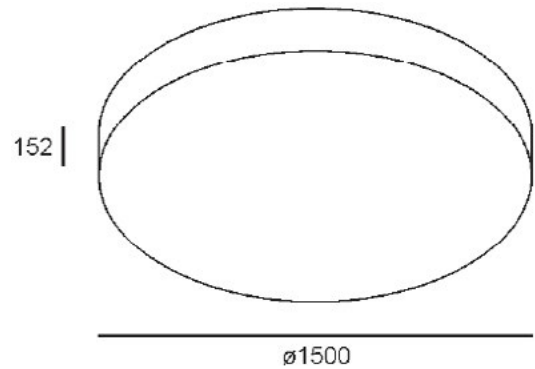

CORONA 1500

LED PENDANT

Cable length: 1200mm

Dimensions
Ø1500mm H.152mm

OVERVIEW

- Suspension mounted
- Made from steel
- High quality single output LED
- 2 light lumen outputs
- Ideal for commercial or residential projects

| SHADE HEIGHT | LIGHT COLOUR TEMPERATURE (CCT) | LUMEN |
|--------------|--------------------------------|-----------|
| 152mm | 3000°K 4000°K | 24,700 lm |
| 152mm | 3000°K 4000°K | 41,800 lm |

Light flux tolerance +/- 10%