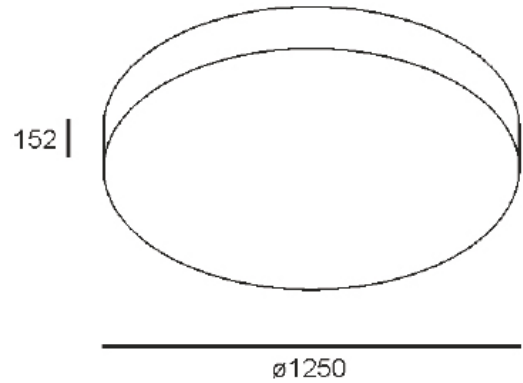

CORONA 1250

LED PENDANT

Cable length: 1200mm

Dimensions
Ø1250mm H.152mm

OVERVIEW

- Suspension mounted
- Made from steel
- High quality single output LED
- 2 light lumen outputs
- Ideal for commercial or residential projects

SHADE HEIGHT	LIGHT COLOUR TEMPERATURE (CCT)	LUMEN
152mm	3000°K 4000°K	20,800 lm
152mm	3000°K 4000°K	35,200 lm

Light flux tolerance +/- 10%

 **01189 889414**

 **enquiries@dld-contract.co.uk**

 **dld-contract.co.uk**