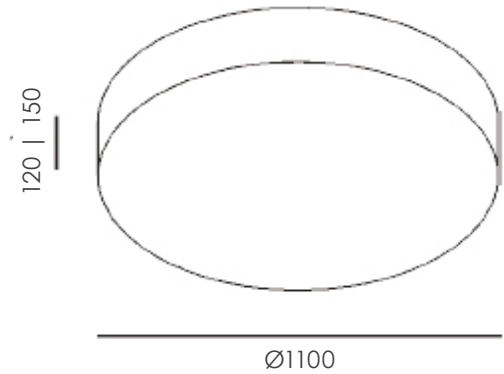

CORONA 1100

LED PENDANT

Dimensions

Cable length: 1200mm

Ø1100mm H.120 / 150mm

OVERVIEW

- Suspension mounted
- Made from steel
- High quality single output LED
- 2 light lumen outputs
- 2 shade heights
- Ideal for commercial or residential projects

SHADE HEIGHT	LIGHT COLOUR TEMPERATURE (CCT)	LUMEN
120mm 150mm	3000°K 4000°K	16,900 lm
120mm 150mm	3000°K 4000°K	28,600 lm

Light flux tolerance +/- 10%

 **01189 889414**

 **enquiries@dld-contract.co.uk**

 **dld-contract.co.uk**