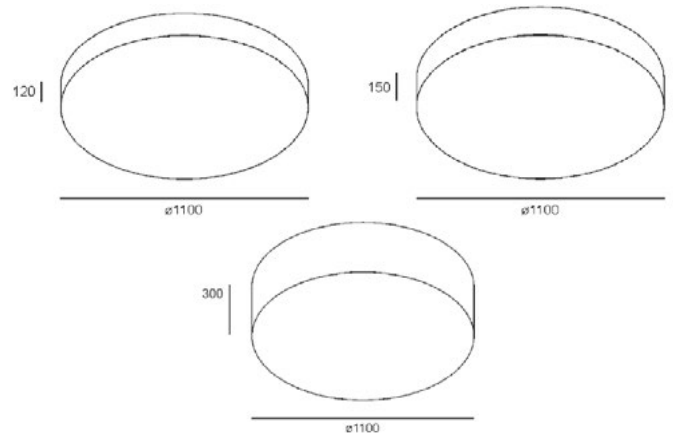

CORONA UP / DOWN 1100

LED PENDANT

Dimensions

Cable length: 1200mm Ø1100mm H.120 / 150 / 300mm

OVERVIEW

- Suspension mounted
- Made from steel
- High quality up (indirect) & down (direct) LED output
- 2 light lumen outputs
- 3 shade heights
- Ideal for commercial or residential projects

TECHNICAL SPECIFICATIONS

| SHADE HEIGHT | LIGHT COLOUR TEMP. (CCT) | UPWARD INDIRECT LUMEN | DOWNWARD DIRECT LUMEN |
|-------------------|--------------------------|-----------------------|-----------------------|
| 120 150 300mm | 3000°K 4000°K | 8450 lm | 16,900 lm |
| 120 150 300mm | 3000°K 4000°K | 14,300 lm | 28,600 lm |