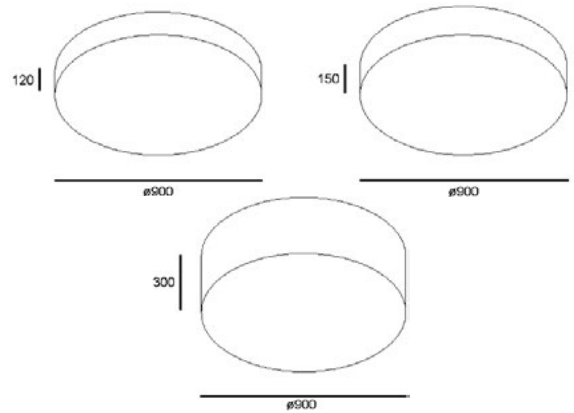

CORONA UP / DOWN 0900

LED PENDANT

Dimensions

Cable length: 1200mm Ø900mm H.120 / 150 / 300mm

OVERVIEW

- Suspension mounted
- Made from steel
- High quality up (indirect) & down (direct) LED output
- 2 light lumen outputs
- 3 shade heights
- Ideal for commercial or residential projects

TECHNICAL SPECIFICATIONS

SHADE HEIGHT	LIGHT COLOUR TEMP. (CCT)	UPWARD INDIRECT LUMEN	DOWNWARD DIRECT LUMEN
120 150 300mm	3000°K 4000°K	5850 lm	12,350 lm
120 150 300mm	3000°K 4000°K	9900 lm	20,900 lm

Light flux tolerance +/- 10%