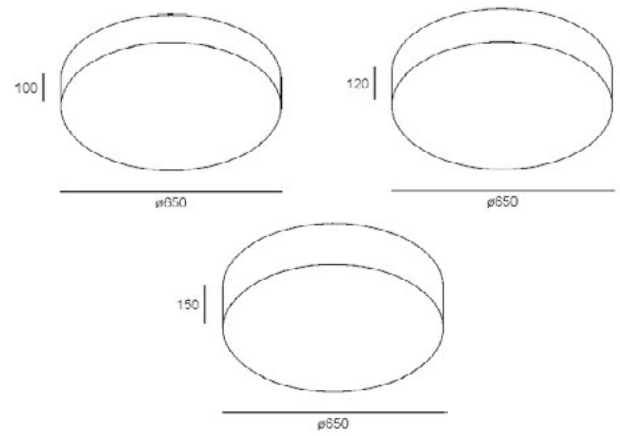

CORONA 0650

LED PENDANT

Dimensions

Cable length: 1200mm Ø650mm H.100 / 120 / 150mm

OVERVIEW

- Suspension mounted
- Made from steel
- High quality triple row of LEDs
- 2 light lumen outputs
- 3 shade heights
- Ideal for commercial or residential projects

SHADE HEIGHT	LIGHT COLOUR TEMPERATURE (CCT)	LUMEN
100mm 120mm 150mm	3000°K 4000°K	6500 lm
100mm 120mm 150mm	3000°K 4000°K	11,000 lm

Light flux tolerance +/- 10%

 **01189 889414**

 **enquiries@dld-contract.co.uk**