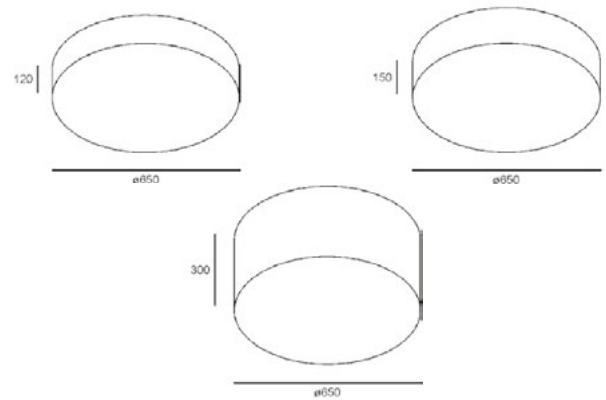

CORONA UP / DOWN 0650

LED PENDANT

Dimensions

Cable length: 1200mm Ø650mm H.120 / 150 / 300mm

OVERVIEW

- Suspension mounted
- Made from steel
- High quality up (indirect) & down (direct) LED output
- 2 light lumen outputs
- 3 shade heights
- Ideal for commercial or residential projects

TECHNICAL SPECIFICATIONS

SHADE HEIGHT	LIGHT COLOUR TEMP. (CCT)	UPWARD INDIRECT LUMEN	DOWNWARD DIRECT LUMEN
120 150 300mm	3000°K 4000°K	3250 lm	6500 lm
120 150 300mm	3000°K 4000°K	5500 lm	11,000 lm

Light flux tolerance +/- 10%