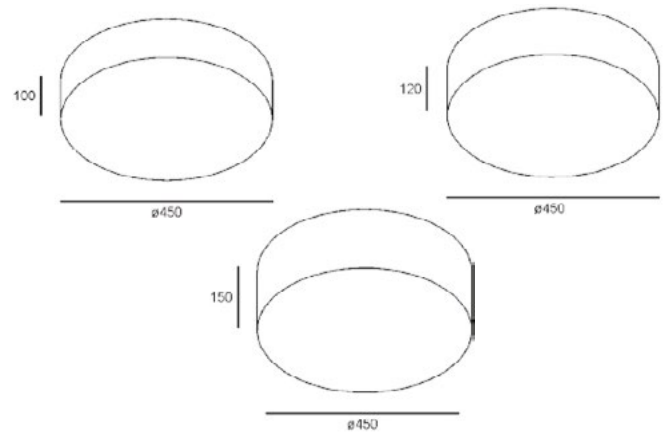

CORONA 0450

LED PENDANT

Dimensions

Cable length: 1200mm Ø450mm H.100 / 120 / 150mm

OVERVIEW

- Suspension mounted
- Made from steel
- High quality triple row of LEDs
- 2 light lumen outputs
- 3 shade heights
- Ideal for commercial or residential projects

FINISHES

All the information in this document is provided in good faith. DLD Contract will not be held responsible for any losses due to inaccuracies within this document.

CORONA 0450
LED PENDANT

TECHNICAL SPECIFICATIONS

SHADE HEIGHT	LIGHT COLOUR TEMPERATURE (CCT)	LUMEN
100mm 120mm 150mm	3000°K 4000°K	3250 lm
100mm 120mm 150mm	3000°K 4000°K	5500 lm

Light flux tolerance +/- 10%

 **01189 889414**

 **enquiries@dld-contract.co.uk**