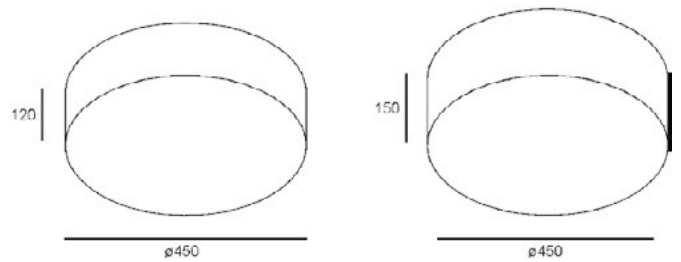

CORONA UP / DOWN 0450

LED PENDANT

Cable length: 1200mm

Dimensions
Ø450mm H.120 / 150mm

OVERVIEW

- Suspension mounted
- Made from steel
- High quality up (indirect) & down (direct) LED output
- 2 light lumen outputs
- 2 shade heights
- Ideal for commercial or residential projects

TECHNICAL SPECIFICATIONS

SHADE HEIGHT	LIGHT COLOUR TEMP. (CCT)	UPWARD INDIRECT LUMEN	DOWNWARD DIRECT LUMEN
120mm 150mm	3000°K 4000°K	1300 lm	3250 lm
120mm 150mm	3000°K 4000°K	2200 lm	5500 lm

Light flux tolerance +/- 10%