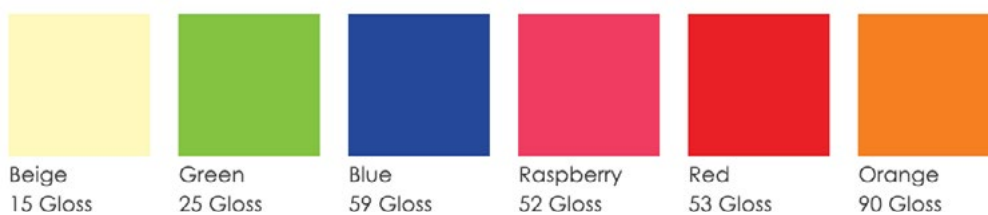

FINISHES

All the information in this document is provided in good faith. DLD Contract will not be held responsible for any losses due to inaccuracies within this document.