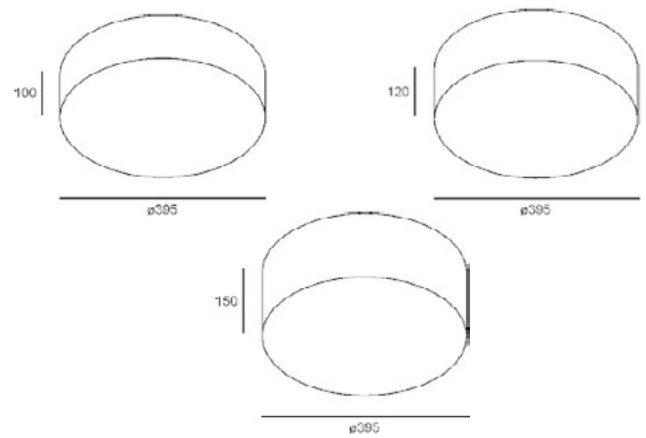

### Dimensions

Cable length: 1200mm    Ø395mm H.100 / 120 / 150mm

### OVERVIEW

- Suspension mounted
- Made from steel
- High quality triple row of LEDs
- 2 light lumen outputs
- 3 shade heights
- Ideal for commercial or residential projects