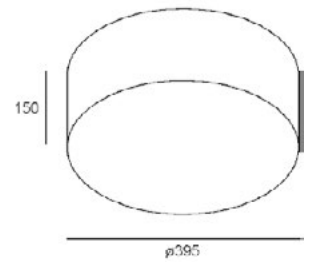

# CORONA UP / DOWN 0395

LED PENDANT

Cable length: 1200mm

**Dimensions**  
Ø395mm H.150 / 200mm

## OVERVIEW

- Suspension mounted
- Made from steel
- High quality up (indirect) & down (direct) LED output
- 2 light lumen outputs
- 2 shade heights
- Ideal for commercial or residential projects

**TECHNICAL SPECIFICATIONS**

SHADE HEIGHT	LIGHT COLOUR TEMP. (CCT)	UPWARD INDIRECT LUMEN	DOWNWARD DIRECT LUMEN
150mm   200mm	3000°K   4000°K	1300 lm	2600 lm
150mm   200mm	3000°K   4000°K	2200 lm	4400 lm