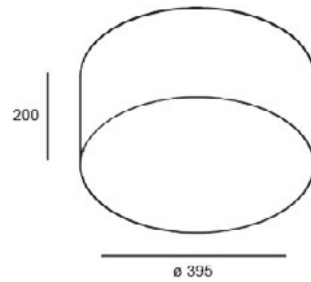

# CORONA UP / DOWN 0395

LED PENDANT

Cable length: 1200mm

**Dimensions**  
Ø395mm H.150 / 200mm

## OVERVIEW

- Suspension mounted
- Made from steel
- High quality up (indirect) & down (direct) LED output
- 2 light lumen outputs
- 2 shade heights
- Ideal for commercial or residential projects

**TECHNICAL SPECIFICATIONS**

SHADE HEIGHT	LIGHT COLOUR TEMP. (CCT)	UPWARD INDIRECT LUMEN	DOWNWARD DIRECT LUMEN
150mm   200mm	3000°K   4000°K	1300 lm	2600 lm
150mm   200mm	3000°K   4000°K	2200 lm	4400 lm