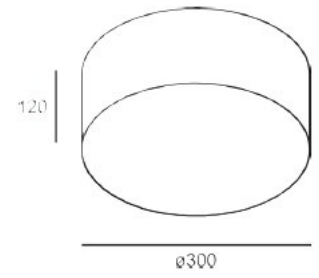

CORONA 0300

LED PENDANT

Cable length: 1200mm

Dimensions
Ø300mm H.100 / 120mm

OVERVIEW

- Suspension mounted
- Made from steel
- High quality single output LED
- 2 light lumen outputs
- 2 shade heights
- Ideal for commercial or residential projects