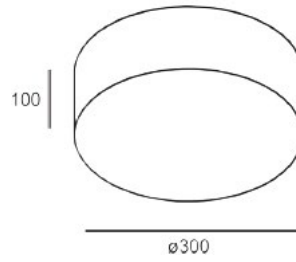

CORONA 0300

LED PENDANT

Cable length: 1200mm

Dimensions
Ø300mm H.100 / 120mm

OVERVIEW

- Suspension mounted
- Made from steel
- High quality single output LED
- 2 light lumen outputs
- 2 shade heights
- Ideal for commercial or residential projects