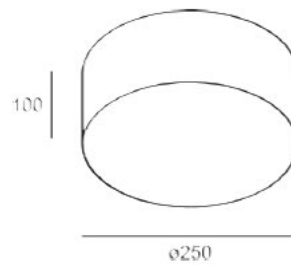

CORONA 0250

LED PENDANT

Dimensions

Cable length: 1200mm

Ø250mm H.100 / 120mm

OVERVIEW

- Suspension mounted
- Made from steel
- High quality single output LED
- 2 light lumen outputs
- 2 shade heights
- Ideal for commercial or residential projects