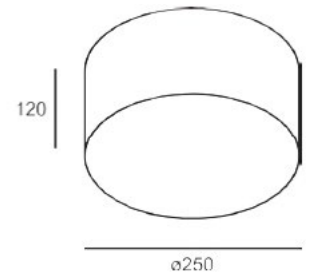

CORONA 0250

LED PENDANT

Dimensions

Cable length: 1200mm

Ø250mm H.100 / 120mm

OVERVIEW

- Suspension mounted
- Made from steel
- High quality single output LED
- 2 light lumen outputs
- 2 shade heights
- Ideal for commercial or residential projects

SHADE HEIGHT	LIGHT COLOUR TEMPERATURE (CCT)	LUMEN
100mm 120mm	3000°K 4000°K	1200 lm
100mm 120mm	3000°K 4000°K	2000 lm

Light flux tolerance +/- 10%

 **01189 889414**

 **enquiries@dld-contract.co.uk**

 **dld-contract.co.uk**