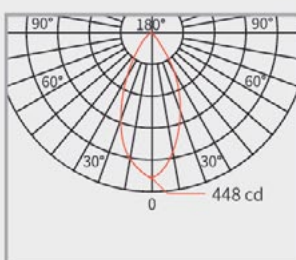

2700K		
h(m)	∅(m)	LUX(Center/avg)
2	1.98	103/63
3	2.97	46/28
4	3.96	26/16

3000K		
h(m)	∅(m)	LUX(Center/avg)
2	2.04	112/68
3	3.05	50/30
4	4.07	28/17

4000K		
h(m)	∅(m)	LUX(Center/avg)
2	2.02	111/67
3	3.03	49/30
4	4.04	28/17