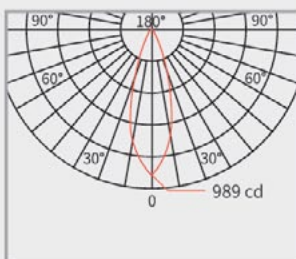

VIGO MINI ROUND LED  
RECESSED FIXED DOWNLIGHT  
DLD/1011113IL

DLD  
CONTRACT

72mm

Ø 60mm

Ø 55mm

**Dimensions**  
Ø60mm, H.72mm

**Cutout**  
Ø55mm

- IP20
- 7W CREE LED COB (chip on board)
- Beam angle: 15° | 25° | 36° | 54°
- Ø55mm round cutout
- 35° glare cut
- 0.22kg weight
- Driver included - non-dim | 1-10V | TRIAC | DALI

LUMINOUS DISTRIBUTION DIAGRAM - 7W

15°

CRI >90  
Output V 12V DC  
Input I 500mA

2700K		
h(m)	∅(m)	LUX(Center/avg)
2	0.54	685/472
3	0.81	305/210
4	1.08	171/118

3000K		
h(m)	∅(m)	LUX(Center/avg)
2	0.53	752/515
3	0.80	334/229
4	1.06	188/129

4000K		
h(m)	∅(m)	LUX(Center/avg)
2	0.53	885/610
3	0.80	393/271
4	1.06	221/152

26°

CRI >90  
Output V 36V DC  
Input I 150mA

2700K		
h(m)	∅(m)	LUX(Center/avg)
2	0.91	303/209
3	1.37	134/93
4	1.83	76/52

3000K		
h(m)	∅(m)	LUX(Center/avg)
2	0.92	331/229
3	1.37	147/102
4	1.83	83/57

4000K		
h(m)	∅(m)	LUX(Center/avg)
2	0.93	315/209
3	1.40	140/93
4	1.86	79/52

36°

CRI >90  
Output V 36V DC  
Input I 150mA

2700K		
h(m)	∅(m)	LUX(Center/avg)
2	1.25	239/156
3	1.88	106/69
4	2.50	60/39

3000K		
h(m)	∅(m)	LUX(Center/avg)
2	1.27	247/163
3	1.90	110/72
4	2.54	62/41