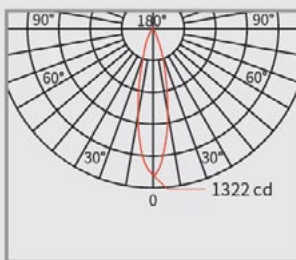

**Cutout**  
Ø55mm

- IP20
- 7W CREE LED COB (chip on board)
- Beam angle: 15° | 25° | 36° | 54°
- Ø55mm round cutout
- 30° adjustable tilt
- 35° glare cut
- 0.22kg weight
- Driver included - non-dim | 1-10V | TRIAC | DALI

LUMINOUS DISTRIBUTION DIAGRAM - 7W

15°

CRI >90  
 Output V 12V DC  
 Input I 500mA

2700K		
h(m)	∅(m)	LUX(Center/avg)
2	0.54	685/472
3	0.81	305/210
4	1.08	171/118

3000K		
h(m)	∅(m)	LUX(Center/avg)
2	0.53	752/515
3	0.80	334/229
4	1.06	188/129

4000K		
h(m)	∅(m)	LUX(Center/avg)
2	0.53	885/610
3	0.80	393/271
4	1.06	221/152

26°

CRI >90  
 Output V 36V DC  
 Input I 150mA

2700K		
h(m)	∅(m)	LUX(Center/avg)
2	0.91	303/209
3	1.37	134/93
4	1.83	76/52

3000K		
h(m)	∅(m)	LUX(Center/avg)
2	0.92	331/229
3	1.37	147/102
4	1.83	83/57