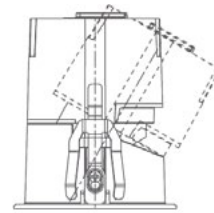

**VIGO MINI ROUND LED**  
RECESSED ADJUSTABLE DOWNLIGHT  
DLD/1021113IL

**DLD**  
**CONTRACT**

75mm

Ø 60mm

30°

Ø 55mm

**Dimensions**  
Ø60mm, H.75mm

**Tilt**  
30°

**Cutout**  
Ø55mm

- IP20
- 7W CREE LED COB (chip on board)
- Beam angle: 15° | 25° | 36° | 54°
- Ø55mm round cutout
- 30° adjustable tilt
- 35° glare cut
- 0.22kg weight
- Driver included - non-dim | 1-10V | TRIAC | DALI