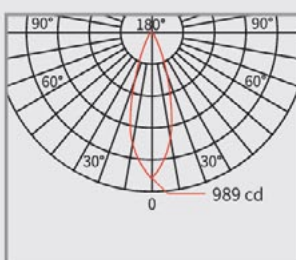

**Cutout**  
Ø55mm

- IP20
- 7W CREE LED COB (chip on board)
- Beam angle: 15° | 25° | 36° | 54°
- Ø55mm round cutout
- 30° adjustable tilt
- 35° glare cut
- 0.22kg weight
- Driver included - non-dim | 1-10V | TRIAC | DALI

LUMINOUS DISTRIBUTION DIAGRAM - 7W

15°

CRI >90  
 Output V 12V DC  
 Input I 500mA

2700K		
h(m)	∅(m)	LUX(Center/avg)
2	0.54	685/472
3	0.81	305/210
4	1.08	171/118

3000K		
h(m)	∅(m)	LUX(Center/avg)
2	0.53	752/515
3	0.80	334/229
4	1.06	188/129

4000K		
h(m)	∅(m)	LUX(Center/avg)
2	0.53	885/610
3	0.80	393/271
4	1.06	221/152

26°

CRI >90  
 Output V 36V DC  
 Input I 150mA

2700K		
h(m)	∅(m)	LUX(Center/avg)
2	0.91	303/209
3	1.37	134/93
4	1.83	76/52

3000K		
h(m)	∅(m)	LUX(Center/avg)
2	0.92	331/229
3	1.37	147/102
4	1.83	83/57

4000K		
h(m)	∅(m)	LUX(Center/avg)
2	0.93	315/209
3	1.40	140/93
4	1.86	79/52

36°

CRI >90  
 Output V 36V DC  
 Input I 150mA

2700K		
h(m)	∅(m)	LUX(Center/avg)
2	1.25	239/156
3	1.88	106/69
4	2.50	60/39

3000K		
h(m)	∅(m)	LUX(Center/avg)
2	1.27	247/163
3	1.90	110/72
4	2.54	62/41