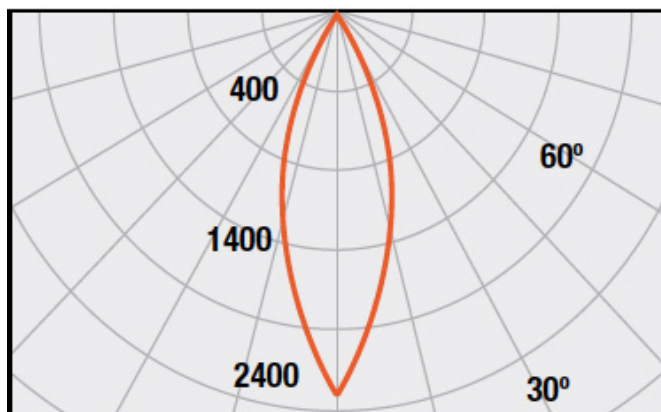

DARKLIGHT DESIGN

DARKLIGHT DESIGN CARDIN MINI 4 ADJUSTABLE RECESSED DOWNLIGHT

30° adjustable
Cutout 160x160mm

Finishes

Satin white

Satin black

Aluminium

Photometric Data