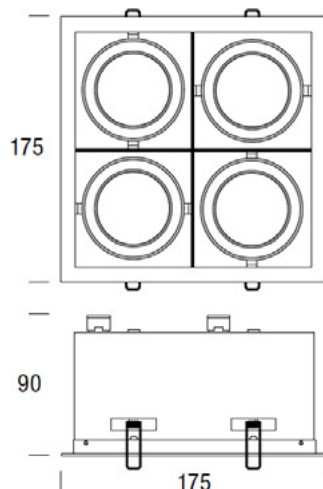

DARKLIGHT DESIGN

DARKLIGHT DESIGN CARDIN MINI 4 ADJUSTABLE RECESSED DOWNLIGHT

30° adjustable
Cutout 160x160mm

Finishes

Satin white

Satin black

Aluminium

Photometric Data

QR-CBC51 50W 38°
12V GU5.3

PAR 16 50W 40°
230V GU10

All the information in this document is provided in good faith. Darklight Design will not be held responsible for any losses due to inaccuracies within this document.