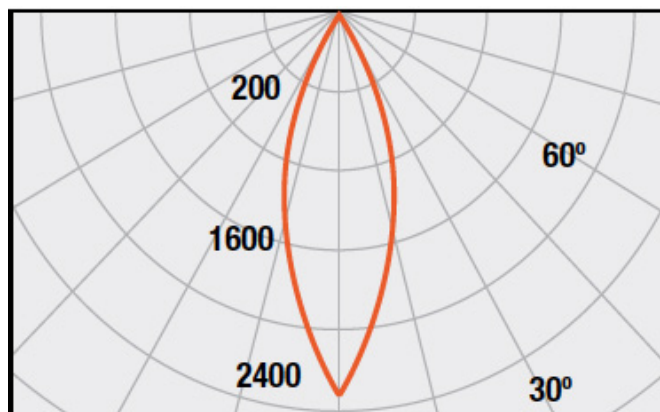

PAR 16 50W 40°
230V GU10

All the information in this document is provided in good faith. Darklight Design will not be held responsible for any losses due to inaccuracies within this document.