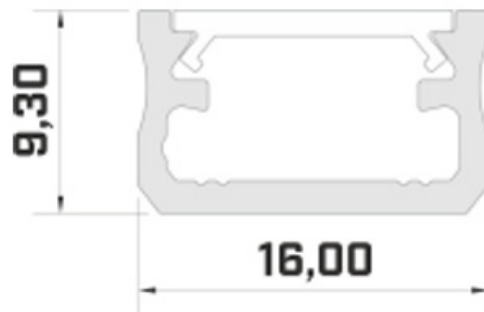

DARKLIGHT DESIGN

DARKLIGHT DESIGN TOPLINE 8 LINEAR LED PROFILE

PRODUCT OVERVIEW

Material	anodized aluminium
Length	1m, 2m or 2.5m
Max LED strip width	12.4m
Dimensions	W.16mm x H.9.3mm
Mounting	surface
Diffuser	clear / frosted / milky / pure aluminium

end caps

clip