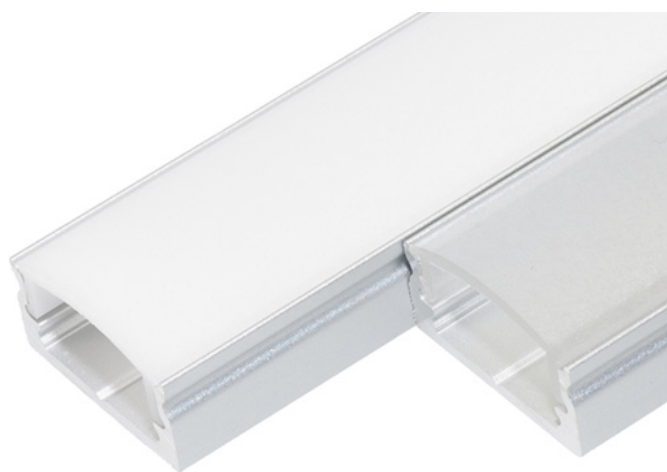

DARKLIGHT DESIGN

DARKLIGHT DESIGN TOPLINE 8 LINEAR LED PROFILE

PRODUCT OVERVIEW

Material	anodized aluminium
Length	1m, 2m or 2.5m
Max LED strip width	12.4m
Dimensions	W.16mm x H.9.3mm
Mounting	surface
Diffuser	clear / frosted / milky / pure aluminium

end caps

clip