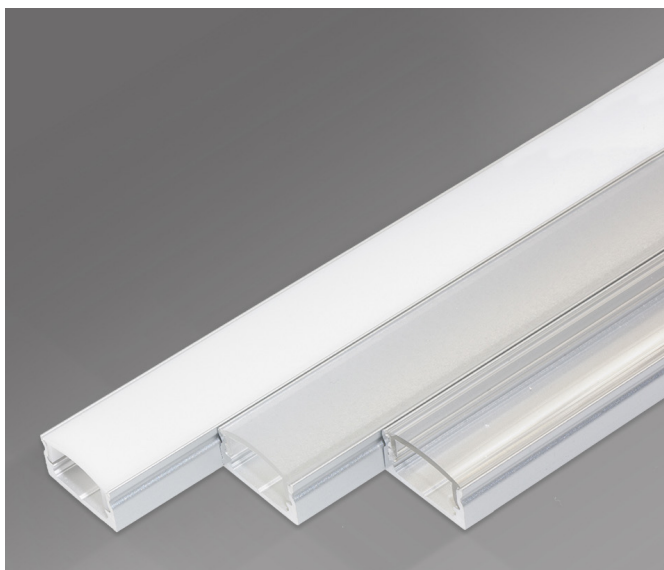

DARKLIGHT DESIGN

DARKLIGHT DESIGN TOPLINE 8 LINEAR LED PROFILE

PRODUCT OVERVIEW

Material	anodized aluminium
Length	1m, 2m or 2.5m
Max LED strip width	12.4m
Dimensions	W.16mm x H.9.3mm
Mounting	surface
Diffuser	clear / frosted / milky / pure aluminium

end caps

clip