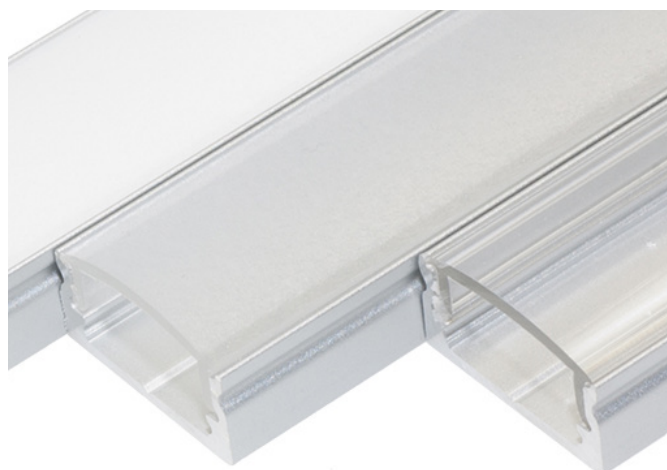

DARKLIGHT DESIGN

DARKLIGHT DESIGN TOPLINE 8 LINEAR LED PROFILE

PRODUCT OVERVIEW

Material	anodized aluminium
Length	1m, 2m or 2.5m
Max LED strip width	12.4m
Dimensions	W.16mm x H.9.3mm
Mounting	surface
Diffuser	clear / frosted / milky / pure aluminium

end caps

clip