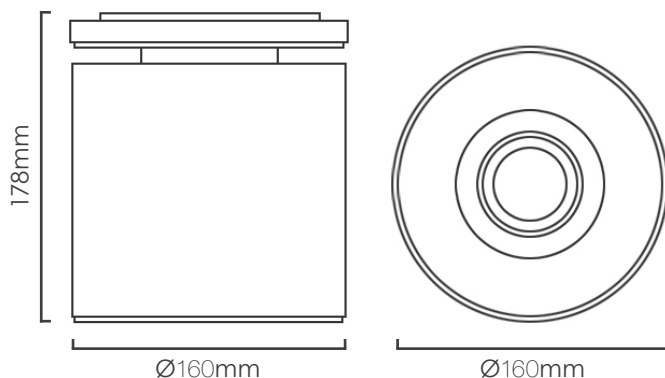

DARKLIGHT DESIGN

DARKLIGHT DESIGN MONT BLANC SURFACE MOUNTED SPOT LIGHT

Dimensions
Ø160mm, H.178mm

TECHNICAL OVERVIEW

| | |
|------------------------|---|
| LED consumption: | 8.9W |
| Current: | 250mA |
| Lumen output (3000°K): | 1136lm |
| Voltage: | 35.5V |
| Beam angle: | 20° or 40° |
| CCT: | 2700°K, 3000°K or 4000°K |
| CRI: | >80 |
| Driver: | Built in, 100-240V, 50/60Hz Output: 250mA, max 60V |

MATERIALS

| | |
|---------------------|----------------------------------|
| Luminaire: | Steel body aluminium die-cast |
| Reflector: | Plastic PC |
| Heat sink: | Forged aluminium |
| Available finishes: | White Black |