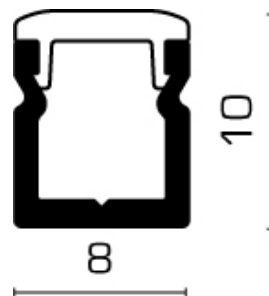

DARKLIGHT DESIGN

DARKLIGHT DESIGN MICROLINE 7 SEMI LINEAR LED PROFILE

PRODUCT OVERVIEW

Material	anodized aluminium
Length	1m, 2m or 2.5m
Max LED strip width	6m
Dimensions	W.8mm x H.10mm
Mounting	surface / recessed
Diffuser	clear / frosted / milky (semi linear)

end caps- silicone

clip