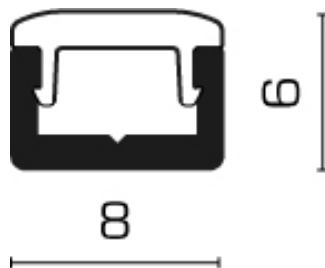

### PRODUCT OVERVIEW

<b>Material</b>	anodized aluminium
<b>Length</b>	1m, 2m or 2.5m
<b>Max LED strip width</b>	6m
<b>Dimensions</b>	W.8mm x H.6mm
<b>Mounting</b>	surface / recessed
<b>Diffuser</b>	clear / frosted