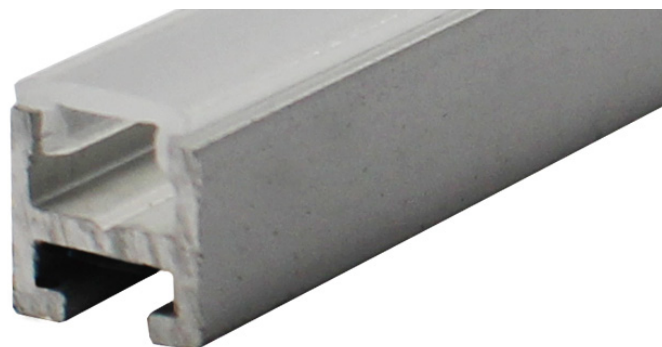

## DARKLIGHT DESIGN LINKLINE 9 LINEAR LED PROFILE

### PRODUCT OVERVIEW

|                            |                              |
|----------------------------|------------------------------|
| <b>Material</b>            | anodized aluminium           |
| <b>Length</b>              | 1m, 2m or 2.5m               |
| <b>Max LED strip width</b> | 6m                           |
| <b>Dimensions</b>          | W.8mm x H.9mm                |
| <b>Mounting</b>            | suspended / surface / magnet |
| <b>Diffuser</b>            | clear / frosted              |

magnet

end caps- PC

90° silicone end cap

90° steel corner  
connector

90° steel corner  
connector  
suspended version

180° steel corner  
connector