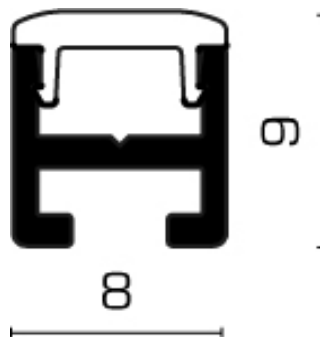

### PRODUCT OVERVIEW

|                            |                              |
|----------------------------|------------------------------|
| <b>Material</b>            | anodized aluminium           |
| <b>Length</b>              | 1m, 2m or 2.5m               |
| <b>Max LED strip width</b> | 6m                           |
| <b>Dimensions</b>          | W.8mm x H.9mm                |
| <b>Mounting</b>            | suspended / surface / magnet |
| <b>Diffuser</b>            | clear / frosted              |