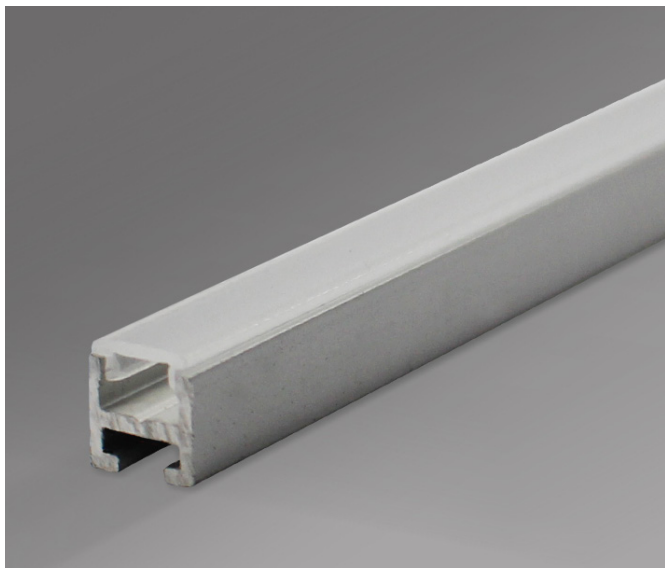

## DARKLIGHT DESIGN LINKLINE 9 LINEAR LED PROFILE

### PRODUCT OVERVIEW

|                            |                              |
|----------------------------|------------------------------|
| <b>Material</b>            | anodized aluminium           |
| <b>Length</b>              | 1m, 2m or 2.5m               |
| <b>Max LED strip width</b> | 6m                           |
| <b>Dimensions</b>          | W.8mm x H.9mm                |
| <b>Mounting</b>            | suspended / surface / magnet |
| <b>Diffuser</b>            | clear / frosted              |

magnet

end caps- PC

90° silicone end cap

90° steel corner  
connector

90° steel corner  
connector  
suspended version

180° steel corner  
connector