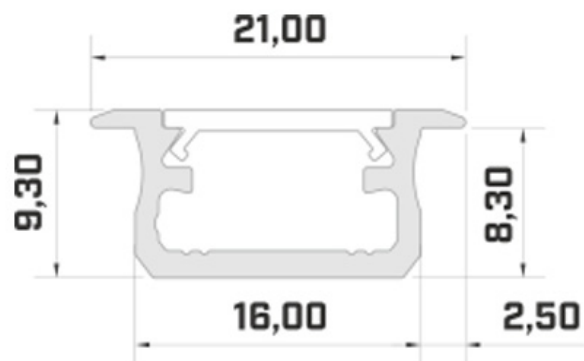

DARKLIGHT DESIGN

DARKLIGHT DESIGN INLINE 8 LINEAR LED PROFILE

PRODUCT OVERVIEW

Material	anodized aluminium
Length	1m, 2m or 2.5m
Max LED strip width	12.4m
Dimensions	W.21mm x H.9.3mm
Mounting	recessed
Diffuser	clear / frosted / milky / pure aluminium

end caps