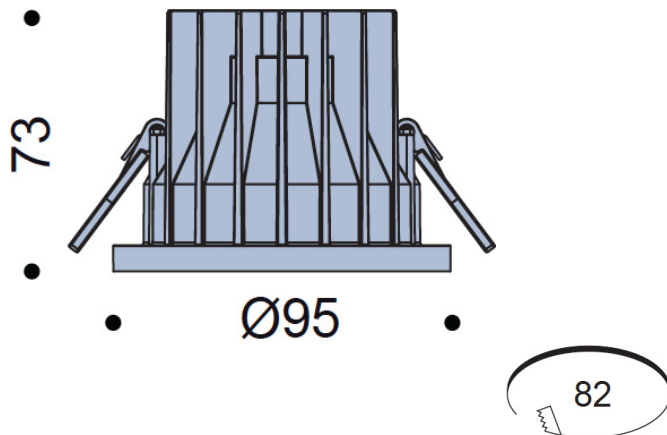

DARKLIGHT DESIGN

DARKLIGHT DESIGN EVEREST LED IP65 COMMERCIAL RECESSED DOWNLIGHT

Dimensions
Ø95mm, H.73mm

Cutout
Ø82mm

SUMMARY

- Quick release design - easy to change the reflector
- IP65
- 20W
- 500mA
- Complete with phase dimming driver
- Die-cast aluminium luminaire
- Die-cast aluminium heat sink
- Plastic PC reflector
- Bezel: white or black
- Baffle: white, black or gold

DARKLIGHT DESIGN

DARKLIGHT DESIGN EVEREST LED IP65 COMMERCIAL RECESSED DOWNLIGHT

TECHNICAL OVERVIEW

| Power | Current | LED | IP Rating | Lumen | CCT | Beam Angle | CRI | Dimming |
|-------|---------|-------------|-----------|--------|--------|------------|-----|---------|
| 20W | 500mA | CITIZEN COB | IP65 | 2161lm | 3000°K | 8/24/40° | 80+ | Yes |
| 20W | 500mA | CITIZEN COB | IP65 | 2233lm | 4000°K | 8/24/40° | 80+ | Yes |