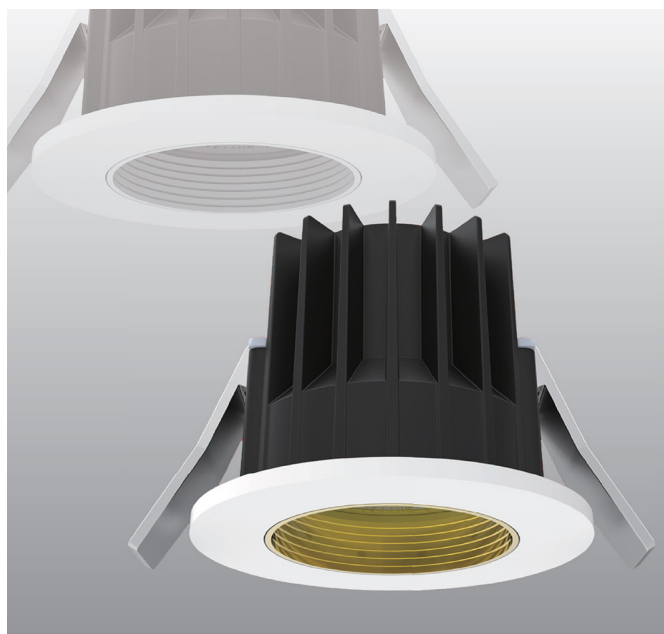

DARKLIGHT DESIGN

DARKLIGHT DESIGN EVEREST LED IP65 COMMERCIAL RECESSED DOWNLIGHT

Dimensions
Ø95mm, H.73mm

Cutout
Ø82mm

SUMMARY

- Quick release design - easy to change the reflector
- IP65
- 20W
- 500mA
- Complete with phase dimming driver
- Die-cast aluminium luminaire
- Die-cast aluminium heat sink
- Plastic PC reflector
- Bezel: white or black
- Baffle: white, black or gold

DARKLIGHT DESIGN

DARKLIGHT DESIGN EVEREST LED IP65 COMMERCIAL RECESSED DOWNLIGHT

TECHNICAL OVERVIEW

| Power | Current | LED | IP Rating | Lumen | CCT | Beam Angle | CRI | Dimming |
|-------|---------|-------------|-----------|--------|--------|------------|-----|---------|
| 20W | 500mA | CITIZEN COB | IP65 | 2161lm | 3000°K | 8/24/40° | 80+ | Yes |
| 20W | 500mA | CITIZEN COB | IP65 | 2233lm | 4000°K | 8/24/40° | 80+ | Yes |