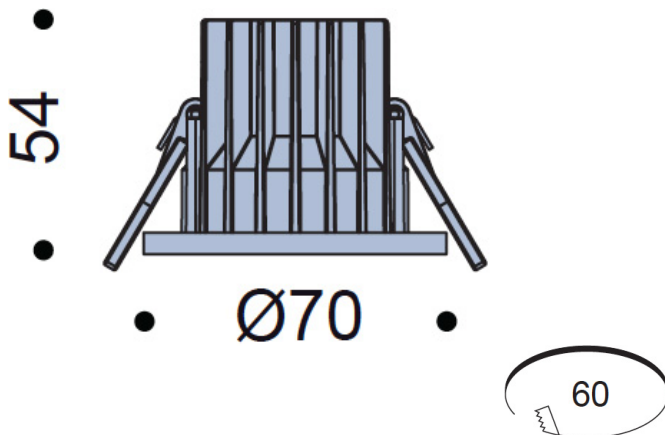

DARKLIGHT DESIGN

DARKLIGHT DESIGN EVEREST LED RECESSED DOWNLIGHT

Dimensions
Ø70mm, H.54mm

Cutout
Ø60mm

SUMMARY

- Quick release design - easy to change the reflector
- Die-cast aluminium luminaire
- IP20
- Die-cast aluminium heat sink
- 10W
- Plastic PC reflector
- 250mA
- Bezel: white or black
- Complete with phase dimming driver
- Baffle: white, black or gold

DARKLIGHT DESIGN

DARKLIGHT DESIGN EVEREST LED RECESSED DOWNLIGHT

TECHNICAL OVERVIEW

Power	Current	Voltage	LED	IP Rating	Lumen	CCT	Beam Angle	CRI	Dimming
10W	250mA	35.5V	CITIZEN COB	IP20	1086lm	2700°K	12°/24°/40°/60°	80+	Yes
10W	250mA	35.5V	CITIZEN COB	IP20	1136lm	3000°K	12°/24°/40°/60°	80+	Yes
10W	250mA	35.5V	CITIZEN COB	IP20	1175lm	4000°K	12°/24°/40°/60°	80+	Yes