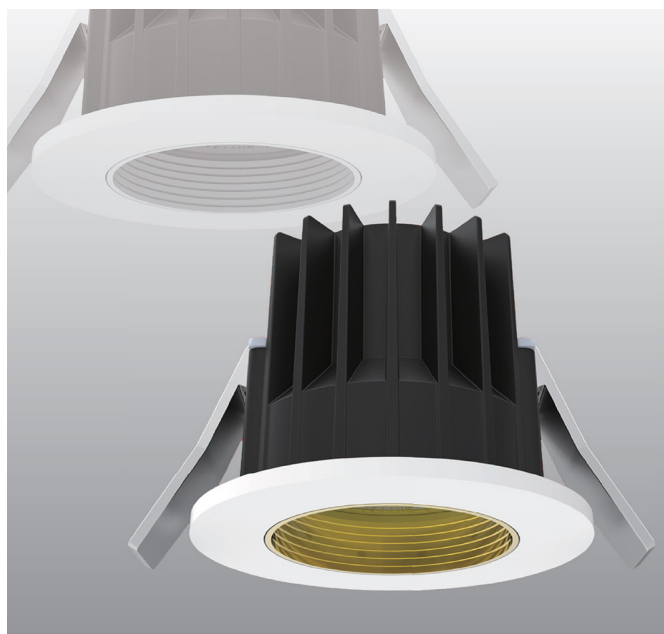

DARKLIGHT DESIGN

DARKLIGHT DESIGN EVEREST LED RECESSED DOWNLIGHT

Dimensions
Ø70mm, H.54mm

Cutout
Ø60mm

SUMMARY

- Quick release design - easy to change the reflector
- Die-cast aluminium luminaire
- IP20
- Die-cast aluminium heat sink
- 10W
- Plastic PC reflector
- 250mA
- Bezel: white or black
- Complete with phase dimming driver
- Baffle: white, black or gold

DARKLIGHT DESIGN

DARKLIGHT DESIGN EVEREST LED RECESSED DOWNLIGHT

TECHNICAL OVERVIEW

Power	Current	Voltage	LED	IP Rating	Lumen	CCT	Beam Angle	CRI	Dimming
10W	250mA	35.5V	CITIZEN COB	IP20	1086lm	2700°K	12°/24°/40°/60°	80+	Yes
10W	250mA	35.5V	CITIZEN COB	IP20	1136lm	3000°K	12°/24°/40°/60°	80+	Yes
10W	250mA	35.5V	CITIZEN COB	IP20	1175lm	4000°K	12°/24°/40°/60°	80+	Yes