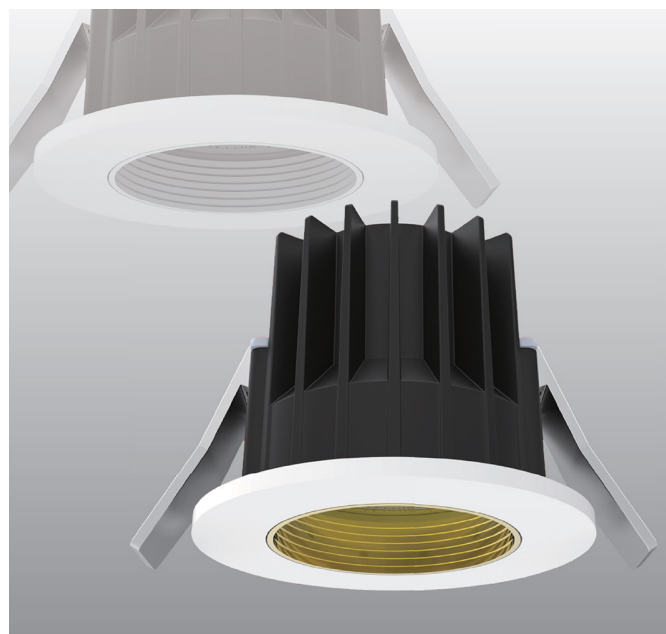

## DARKLIGHT DESIGN EVEREST LED IP65 RECESSED DOWNLIGHT

Dimensions  
Ø71mm, H.58mm

Cutout  
Ø60mm

### SUMMARY

- Quick release design - easy to change the reflector
- IP65 - suitable for bathroom zones 1, 2 and 3
- 10W
- 250mA
- Complete with phase dimming driver
- Die-cast aluminium luminaire
- Die-cast aluminium heat sink
- Plastic PC reflector
- Bezel: white or black
- Baffle: white, black or gold

## DARKLIGHT DESIGN EVEREST LED IP65 RECESSED DOWNLIGHT