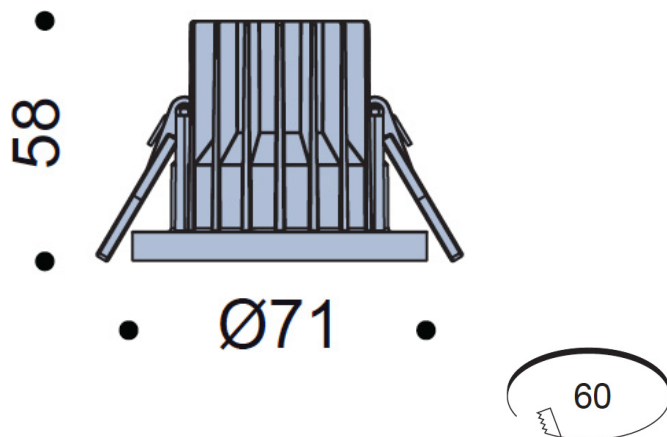

## DARKLIGHT DESIGN EVEREST LED IP65 RECESSED DOWNLIGHT

Dimensions  
Ø71mm, H.58mm

Cutout  
Ø60mm

### SUMMARY

- Quick release design - easy to change the reflector
- IP65 - suitable for bathroom zones 1, 2 and 3
- 10W
- 250mA
- Complete with phase dimming driver
- Die-cast aluminium luminaire
- Die-cast aluminium heat sink
- Plastic PC reflector
- Bezel: white or black
- Baffle: white, black or gold