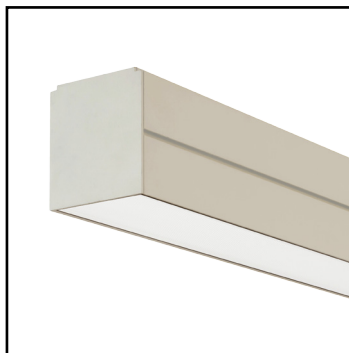

CHOICE OF LUMINAIRES...