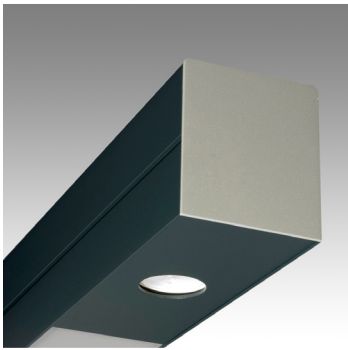

DARKLIGHT DESIGN

CORVUS
BESPOKE LED LINEAR PROFILE
NEAR INFINITE POSSIBILITIES...

**We.
Love.
Corvus.**

That's right - we said it, it's out there.

Bespoke and versatile, the Corvus lighting system offers a solution to any design problem. Available in multiple recessed, surface, track and suspension applications and with LED or T5 luminaires, spot lights and projectors, Corvus is ideal for commercial projects of any dimension.

Utilising an aluminum profile for optimal heat dissipation and available in emergency lighting versions, Corvus appears in the form of simple ready-made fixtures or infinitely long and complex systems.

...FLEXIBLE APPLICATIONS...

1. Suspension 2. Dual suspension 3. Recessed with frame 4. Trimless recessed
5. Semi-recessed 6. Surface mounted ceiling 7. Surface mounted wall

...DIFFUSED LIGHT

Aluminium raster