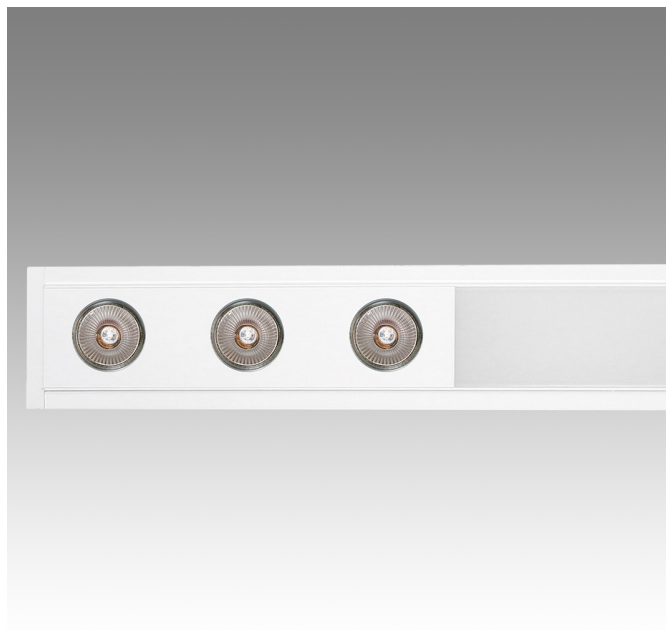

DARKLIGHT DESIGN

CORVUS
BESPOKE LED LINEAR PROFILE
NEAR INFINITE POSSIBILITIES...

**We.
Love.
Corvus.**

That's right - we said it, it's out there.

Bespoke and versatile, the Corvus lighting system offers a solution to any design problem. Available in multiple recessed, surface, track and suspension applications and with LED or T5 luminaires, spot lights and projectors, Corvus is ideal for commercial projects of any dimension.

Utilising an aluminum profile for optimal heat dissipation and available in emergency lighting versions, Corvus appears in the form of simple ready-made fixtures or infinitely long and complex systems.

COMPOSITION 4

COMPOSITION 5

COMPOSITION 6

NEAR INFINITE POSSIBILITIES...

CHOICE OF LUMINAIRES...

Available in non-LED, retrofit LED or dedicated LED fittings, Corvus can also be used as a track for projector spotlights.