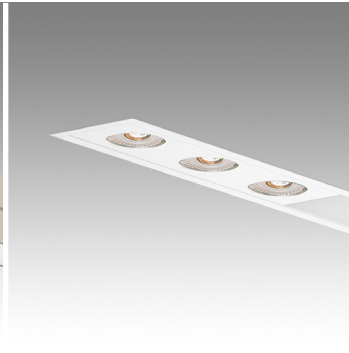

DARKLIGHT DESIGN

CORVUS
BESPOKE LED LINEAR PROFILE
NEAR INFINITE POSSIBILITIES...

**We.
Love.
Corvus.**

That's right - we said it, it's out there.

Bespoke and versatile, the Corvus lighting system offers a solution to any design problem. Available in multiple recessed, surface, track and suspension applications and with LED or T5 luminaires, spot lights and projectors, Corvus is ideal for commercial projects of any dimension.

Utilising an aluminum profile for optimal heat dissipation and available in emergency lighting versions, Corvus appears in the form of simple ready-made fixtures or infinitely long and complex systems.

COMPOSITION 4

COMPOSITION 5

COMPOSITION 6

NEAR INFINITE POSSIBILITIES...

CHOICE OF LUMINAIRES...

Available in non-LED, retrofit LED or dedicated LED fittings, Corvus can also be used as a track for projector spotlights.

...FLEXIBLE APPLICATIONS...

1. Suspension 2. Dual suspension 3. Recessed with frame 4. Trimless recessed
5. Semi-recessed 6. Surface mounted ceiling 7. Surface mounted wall

...DIFFUSED LIGHT

Aluminium raster