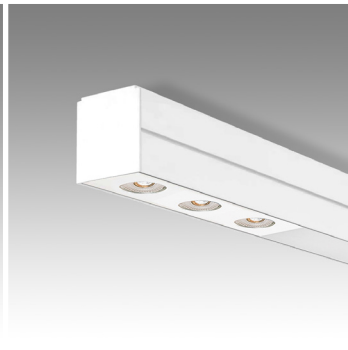

DARKLIGHT DESIGN

CORVUS
BESPOKE LED LINEAR PROFILE
NEAR INFINITE POSSIBILITIES...

**We.
Love.
Corvus.**

That's right - we said it, it's out there.

Bespoke and versatile, the Corvus lighting system offers a solution to any design problem. Available in multiple recessed, surface, track and suspension applications and with LED or T5 luminaires, spot lights and projectors, Corvus is ideal for commercial projects of any dimension.

Utilising an aluminum profile for optimal heat dissipation and available in emergency lighting versions, Corvus appears in the form of simple ready-made fixtures or infinitely long and complex systems.

...FLEXIBLE APPLICATIONS...

1. Suspension 2. Dual suspension 3. Recessed with frame 4. Trimless recessed
5. Semi-recessed 6. Surface mounted ceiling 7. Surface mounted wall

...DIFFUSED LIGHT

Aluminium raster