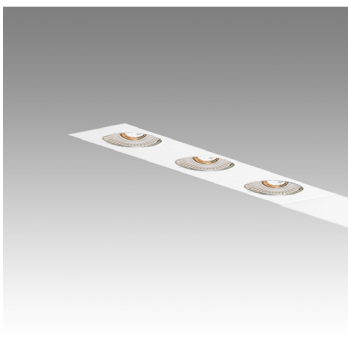

DARKLIGHT DESIGN

CORVUS
BESPOKE LED LINEAR PROFILE
NEAR INFINITE POSSIBILITIES...

**We.
Love.
Corvus.**

That's right - we said it, it's out there.

Bespoke and versatile, the Corvus lighting system offers a solution to any design problem. Available in multiple recessed, surface, track and suspension applications and with LED or T5 luminaires, spot lights and projectors, Corvus is ideal for commercial projects of any dimension.

Utilising an aluminum profile for optimal heat dissipation and available in emergency lighting versions, Corvus appears in the form of simple ready-made fixtures or infinitely long and complex systems.

COMPOSITION 4

COMPOSITION 5

COMPOSITION 6

NEAR INFINITE POSSIBILITIES...

CHOICE OF LUMINAIRES...

Available in non-LED, retrofit LED or dedicated LED fittings, Corvus can also be used as a track for projector spotlights.

...FLEXIBLE APPLICATIONS...

1. Suspension 2. Dual suspension 3. Recessed with frame 4. Trimless recessed
5. Semi-recessed 6. Surface mounted ceiling 7. Surface mounted wall

...DIFFUSED LIGHT

Aluminium raster