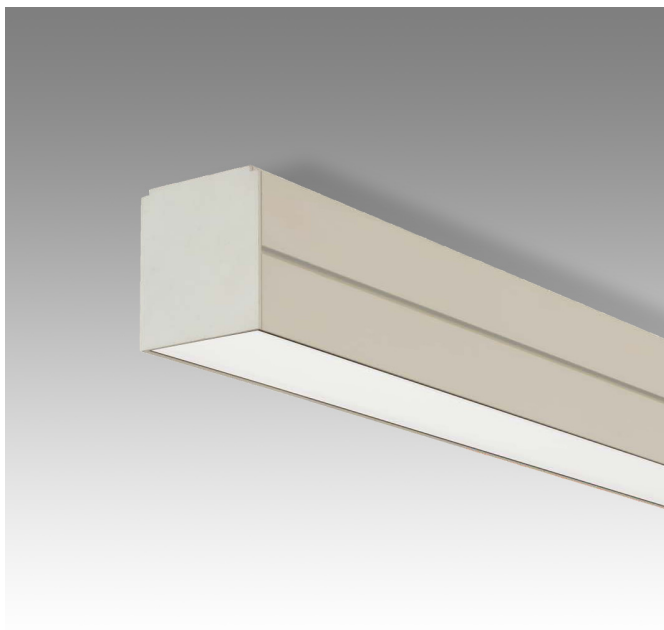

DARKLIGHT DESIGN

CORVUS
BESPOKE LED LINEAR PROFILE
NEAR INFINITE POSSIBILITIES...

**We.
Love.
Corvus.**

That's right - we said it, it's out there.

Bespoke and versatile, the Corvus lighting system offers a solution to any design problem. Available in multiple recessed, surface, track and suspension applications and with LED or T5 luminaires, spot lights and projectors, Corvus is ideal for commercial projects of any dimension.

Utilising an aluminum profile for optimal heat dissipation and available in emergency lighting versions, Corvus appears in the form of simple ready-made fixtures or infinitely long and complex systems.

...FLEXIBLE APPLICATIONS...

1. Suspension 2. Dual suspension 3. Recessed with frame 4. Trimless recessed
5. Semi-recessed 6. Surface mounted ceiling 7. Surface mounted wall

...DIFFUSED LIGHT

Aluminium raster