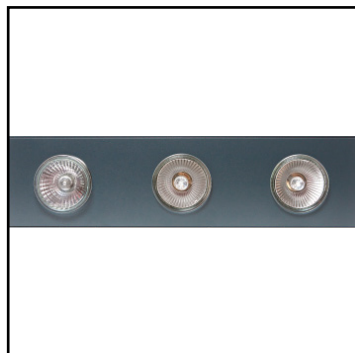

Utilising an aluminum profile for optimal heat dissipation and available in emergency lighting versions, Corvus appears in the form of simple ready-made fixtures or infinitely long and complex systems.

COMPOSITION 4

COMPOSITION 5

COMPOSITION 6

NEAR INFINITE POSSIBILITIES...

CHOICE OF LUMINAIRES...

Available in non-LED, retrofit LED or dedicated LED fittings, Corvus can also be used as a track for projector spotlights.

...FLEXIBLE APPLICATIONS...

1. Suspension 2. Dual suspension 3. Recessed with frame 4. Trimless recessed
5. Semi-recessed 6. Surface mounted ceiling 7. Surface mounted wall

...DIFFUSED LIGHT

Aluminium raster