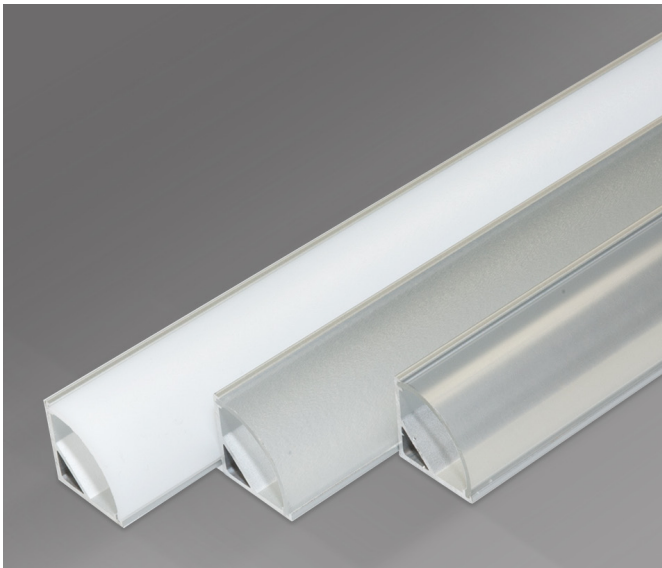

DARKLIGHT DESIGN

DARKLIGHT DESIGN CORNERLINE 16 SEMI LINEAR LED PROFILE

PRODUCT OVERVIEW

Material	anodized aluminium
Length	1m, 2m or 2.5m
Max LED strip width	12.2m
Dimensions	W.16mm x H.16mm
Mounting	surface
Diffuser	clear / frosted / aluminium / milky (semi linear)

end caps

clip