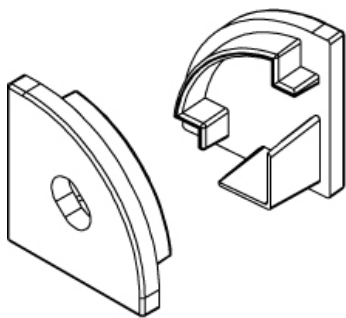

DARKLIGHT DESIGN

DARKLIGHT DESIGN CORNERLINE 16 SEMI LINEAR LED PROFILE

PRODUCT OVERVIEW

Material	anodized aluminium
Length	1m, 2m or 2.5m
Max LED strip width	12.2m
Dimensions	W.16mm x H.16mm
Mounting	surface
Diffuser	clear / frosted / aluminium / milky (semi linear)

end caps

clip