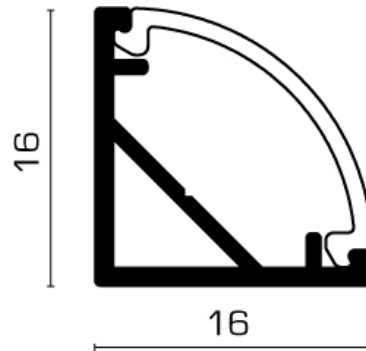

DARKLIGHT DESIGN

DARKLIGHT DESIGN CORNERLINE 16 SEMI LINEAR LED PROFILE

PRODUCT OVERVIEW

Material	anodized aluminium
Length	1m, 2m or 2.5m
Max LED strip width	12.2m
Dimensions	W.16mm x H.16mm
Mounting	surface
Diffuser	clear / frosted / aluminium / milky (semi linear)

end caps

clip